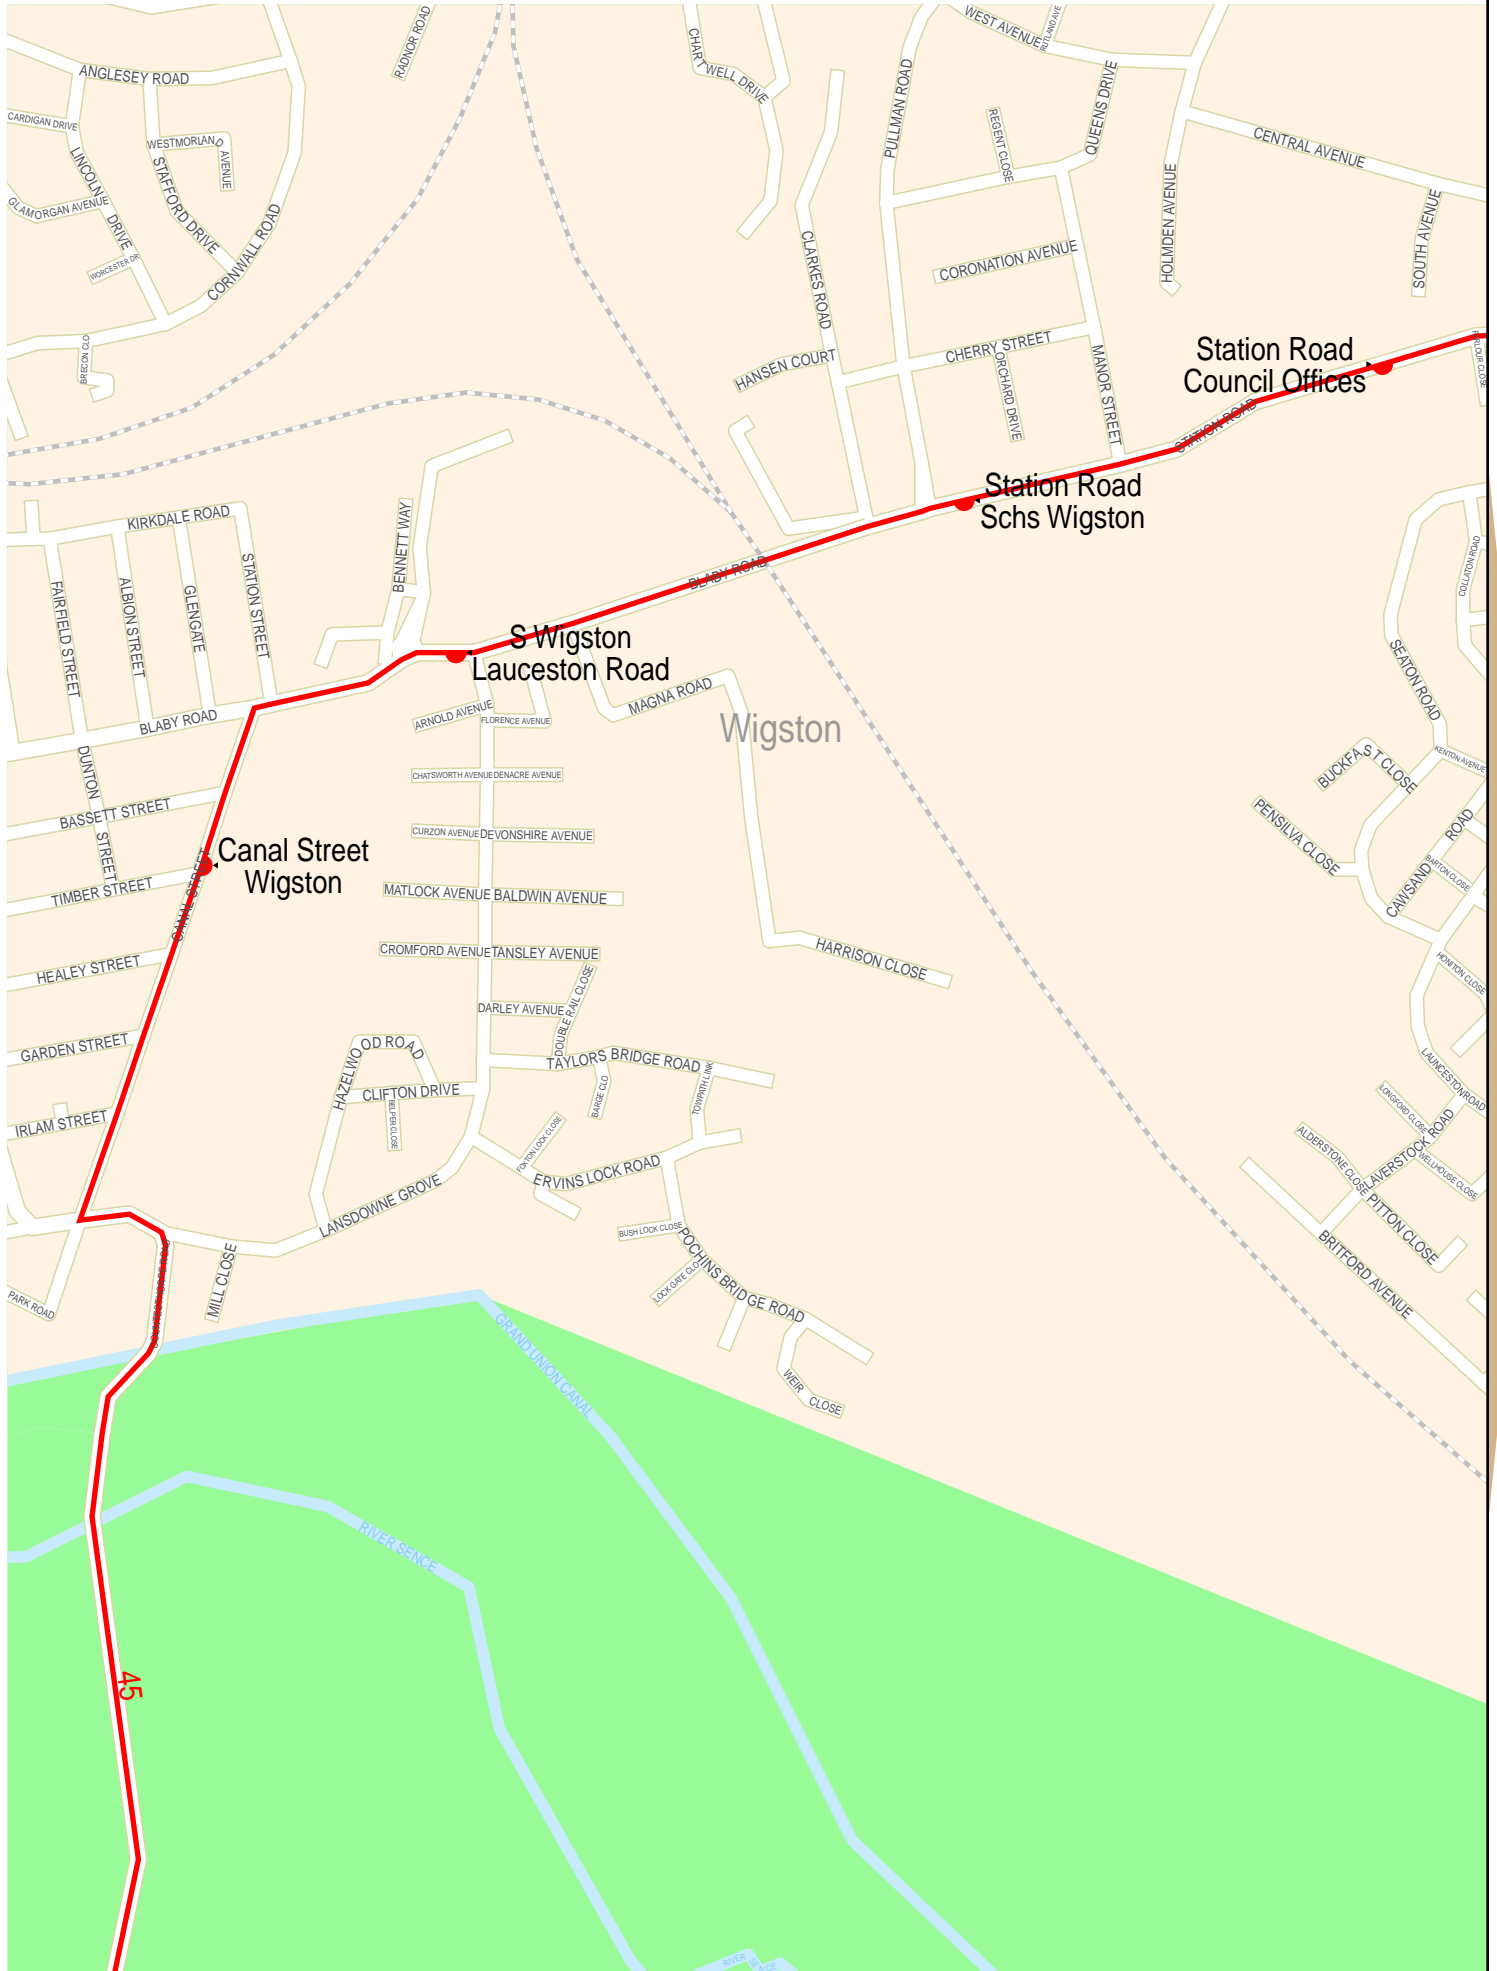

Route map for Centrebus (Leics & Lincs area) service 45 (outbound)