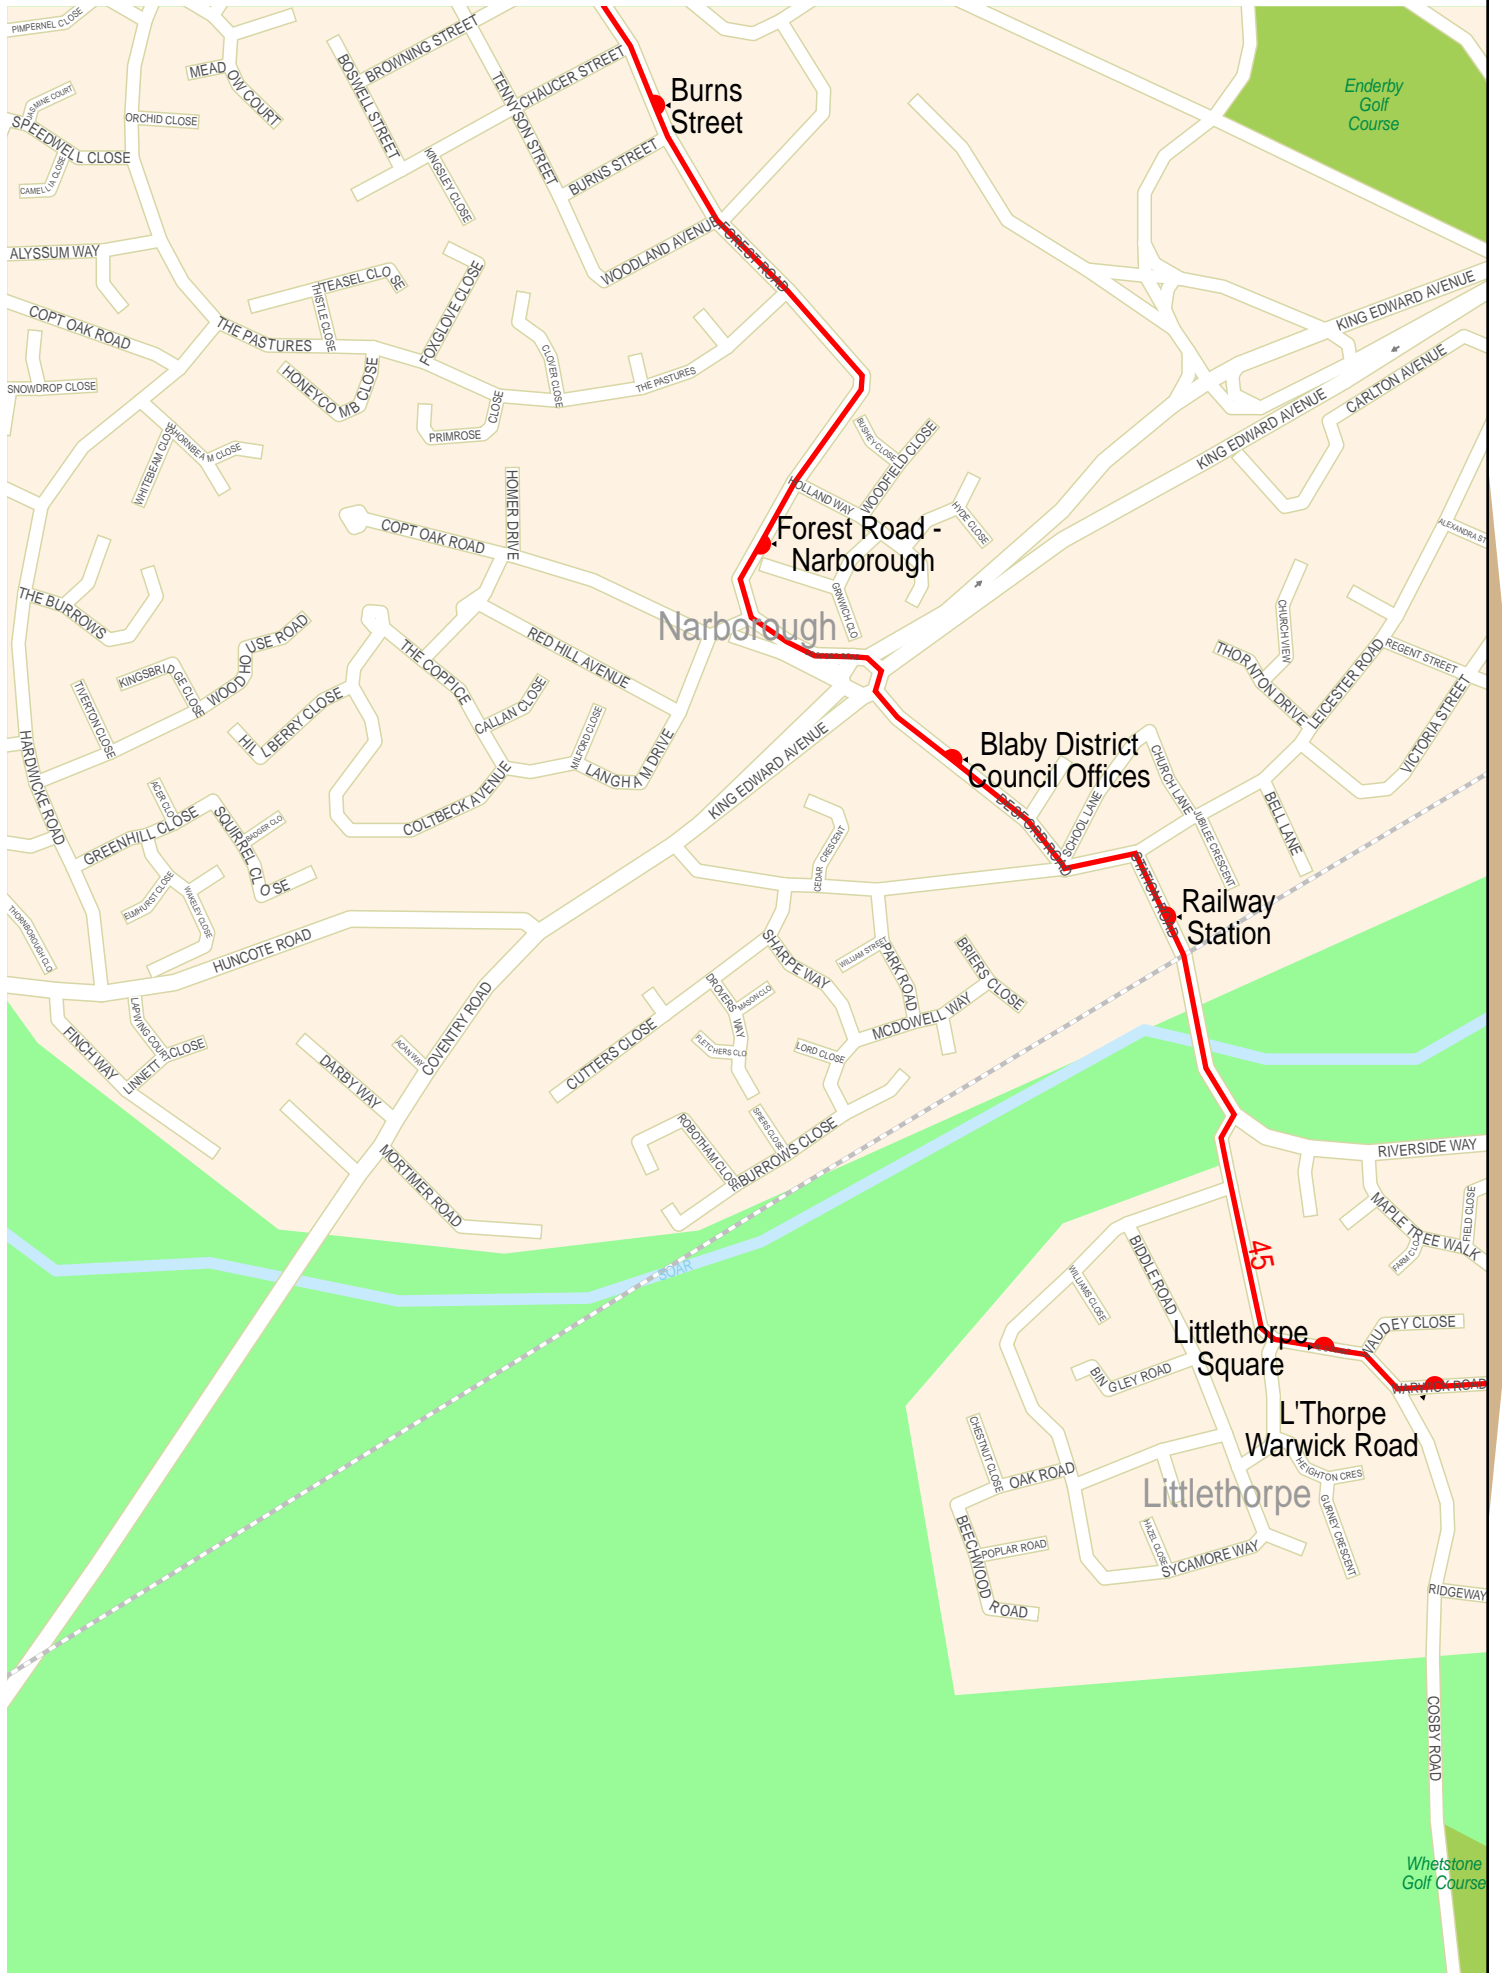

Route map for Centrebus (Leics & Lincs area) service 45 (inbound)