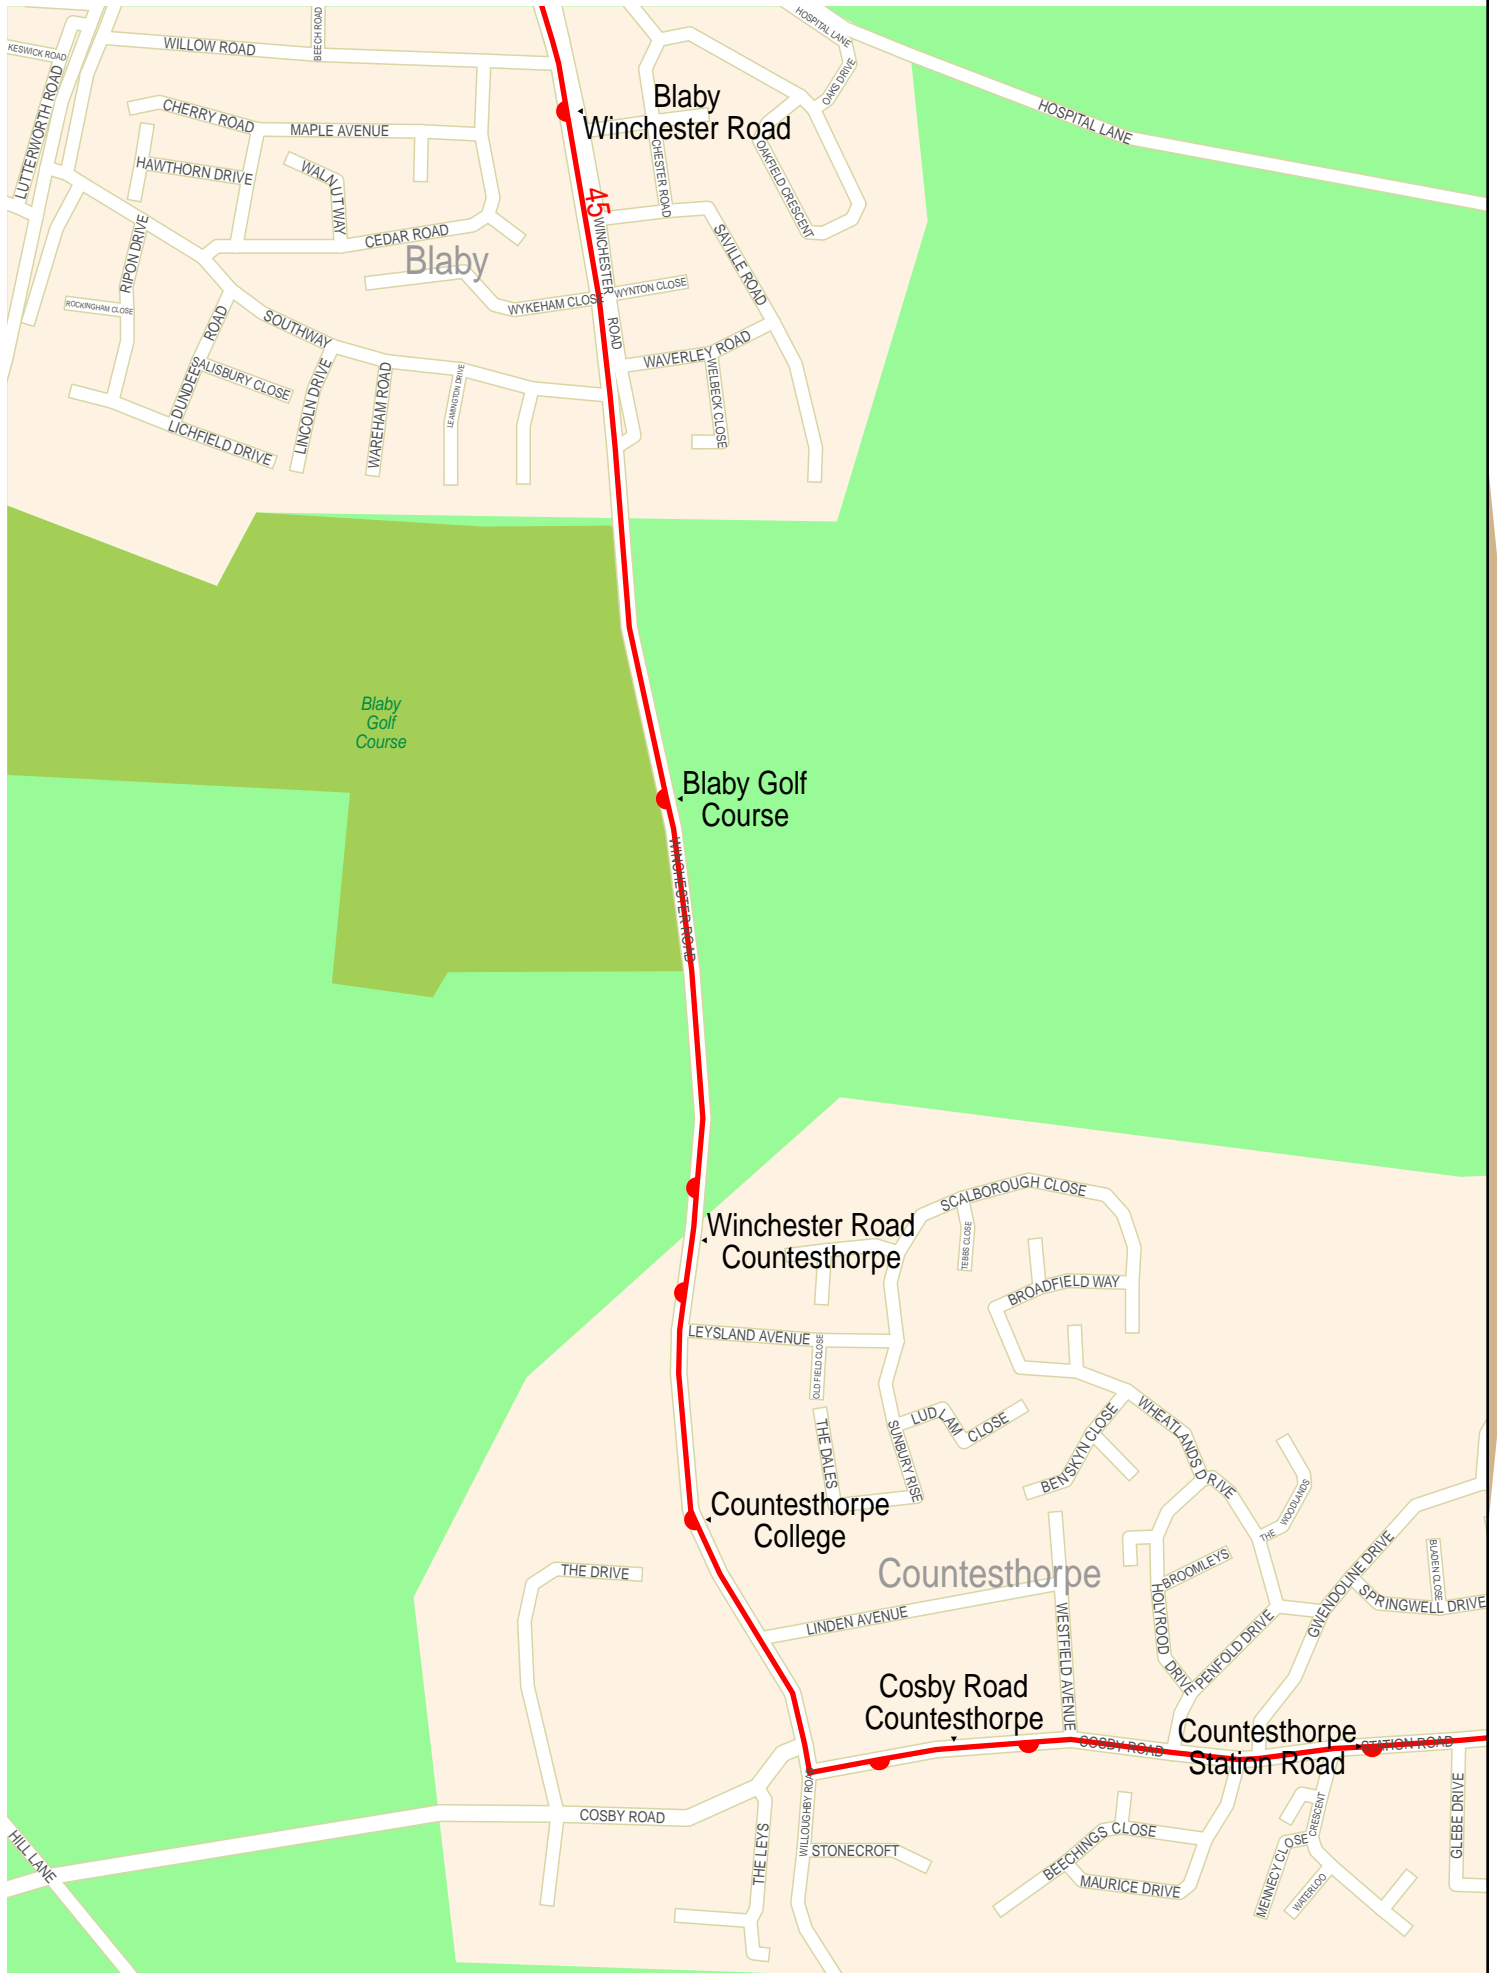

Route map for Centrebus (Leics & Lincs area) service 45 (outbound)

1.5 km 3 km 4.5 km 6 km

© 2003 NAVTEQ/PTV AG/Map&Guide

Route map for Centrebus (Leics & Lincs area) service 45 (outbound)

© 2003 NAVTEQ/PTV AG/Map&Guide

Route map for Centrebus (Leics & Lincs area) service 45 (outbound)

125 m 250 m 375 m 500 m

© 2003 NAVTEQ/PTV AG/Map&Guide

Route map for Centrebus (Leics & Lincs area) service 45 (outbound)

125 m 250 m 375 m 500 m

Route map for Centrebus (Leics & Lincs area) service 45 (inbound)