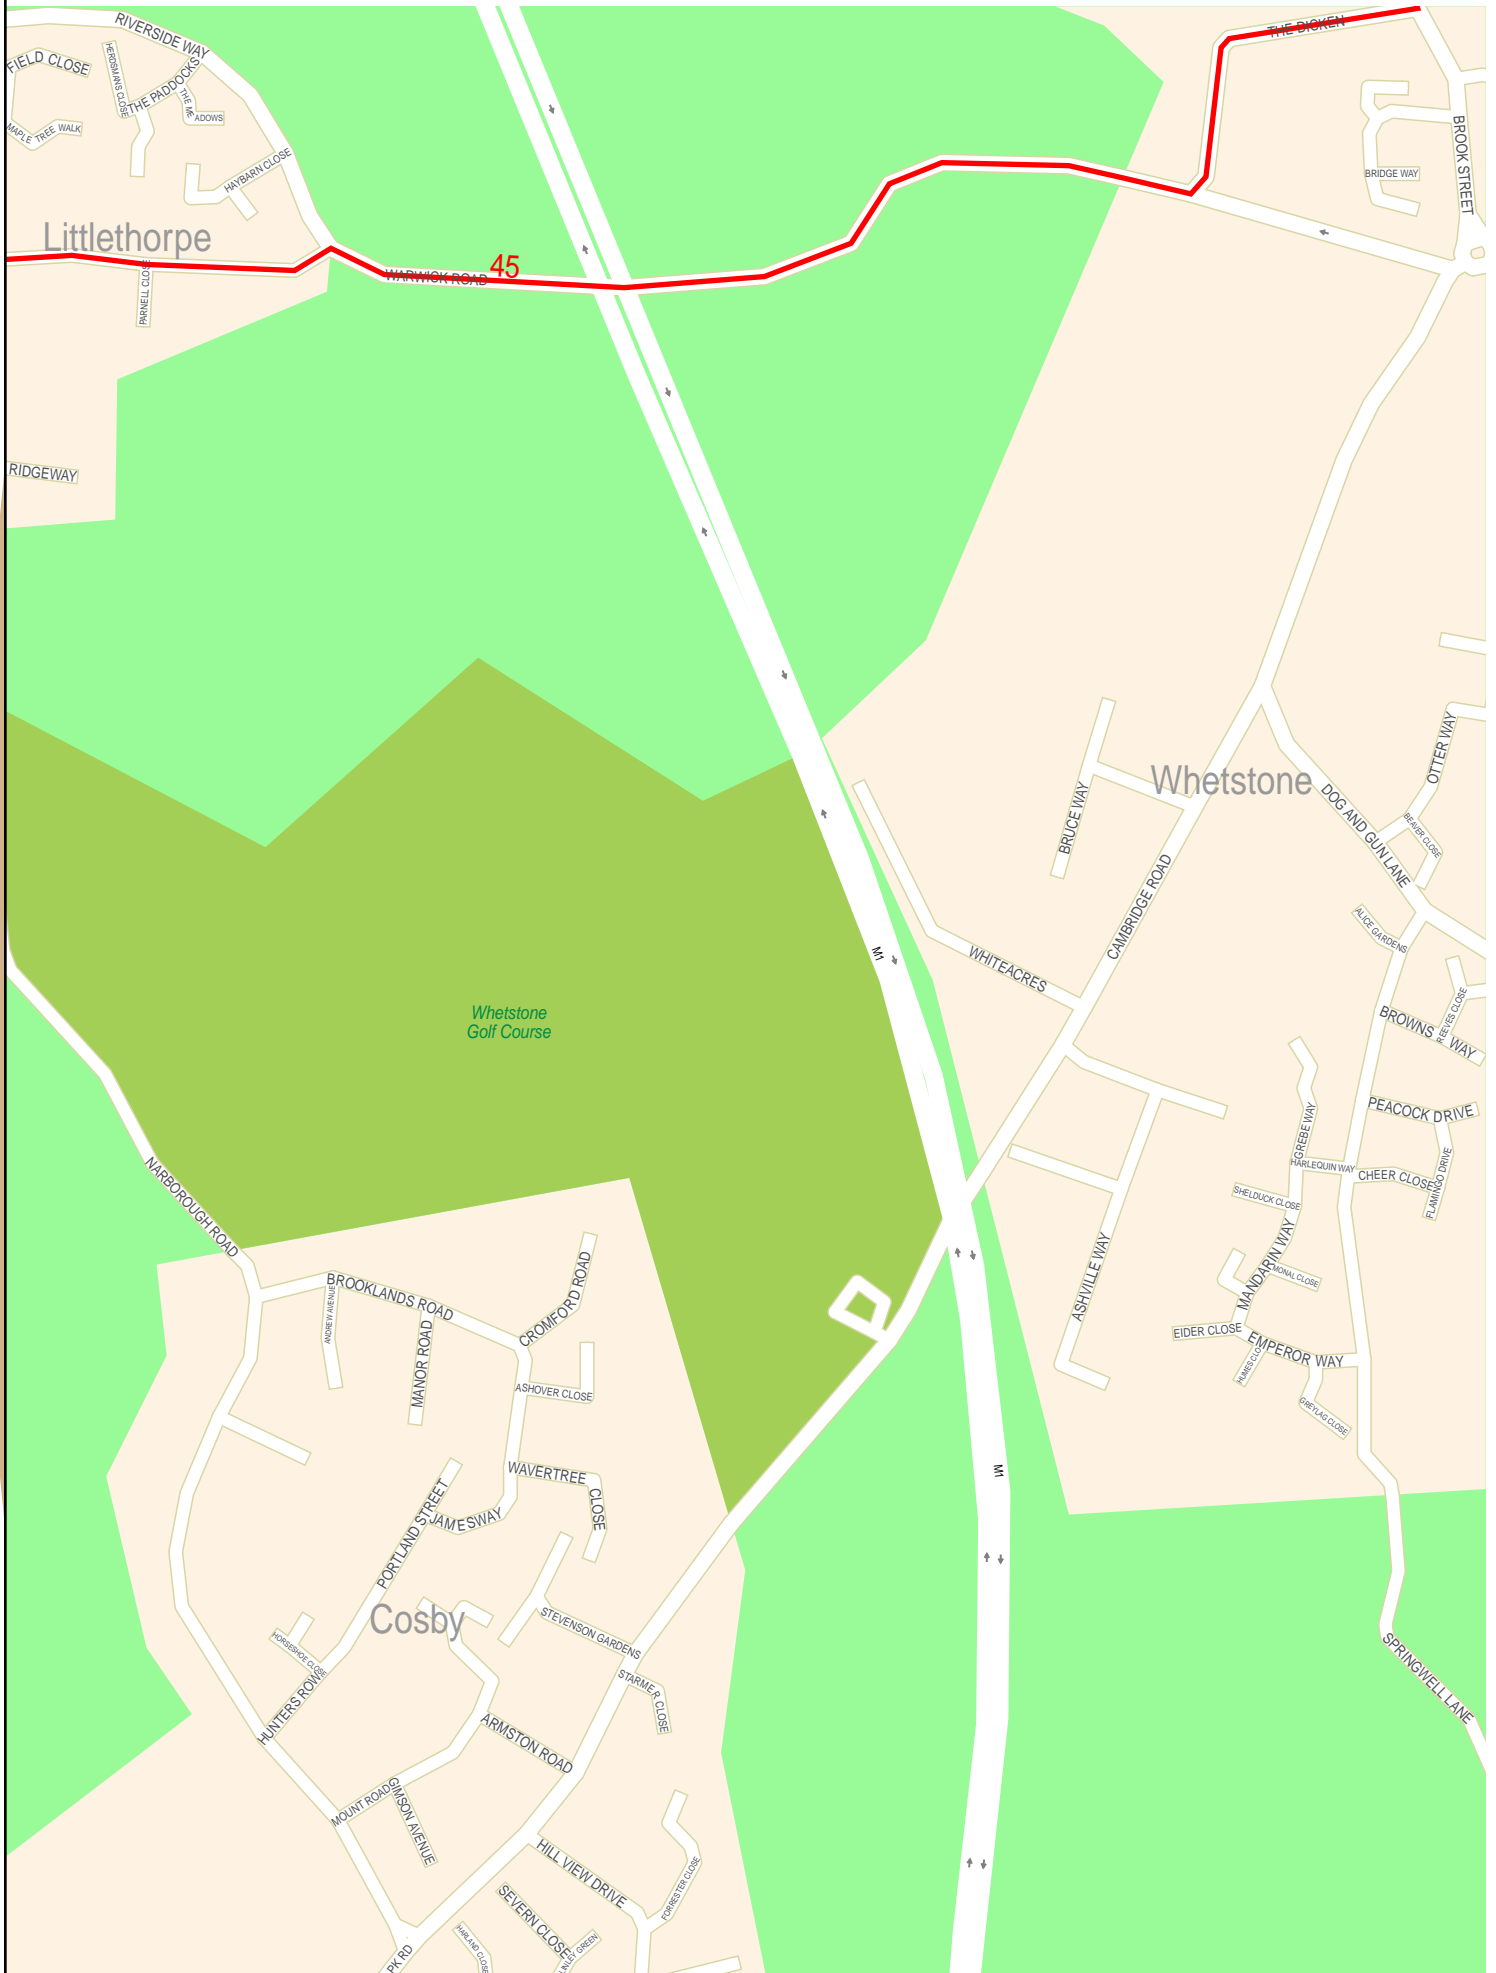

© 2003 NAVTEQ/PTV AG/Map&Guide

Route map for Centrebus (Leics & Lincs area) service 45 (inbound)

125 m 250 m 375 m 500 m

© 2003 NAVTEQ/PTV AG/Map&Guide

Route map for Centrebus (Leics & Lincs area) service 45 (inbound)