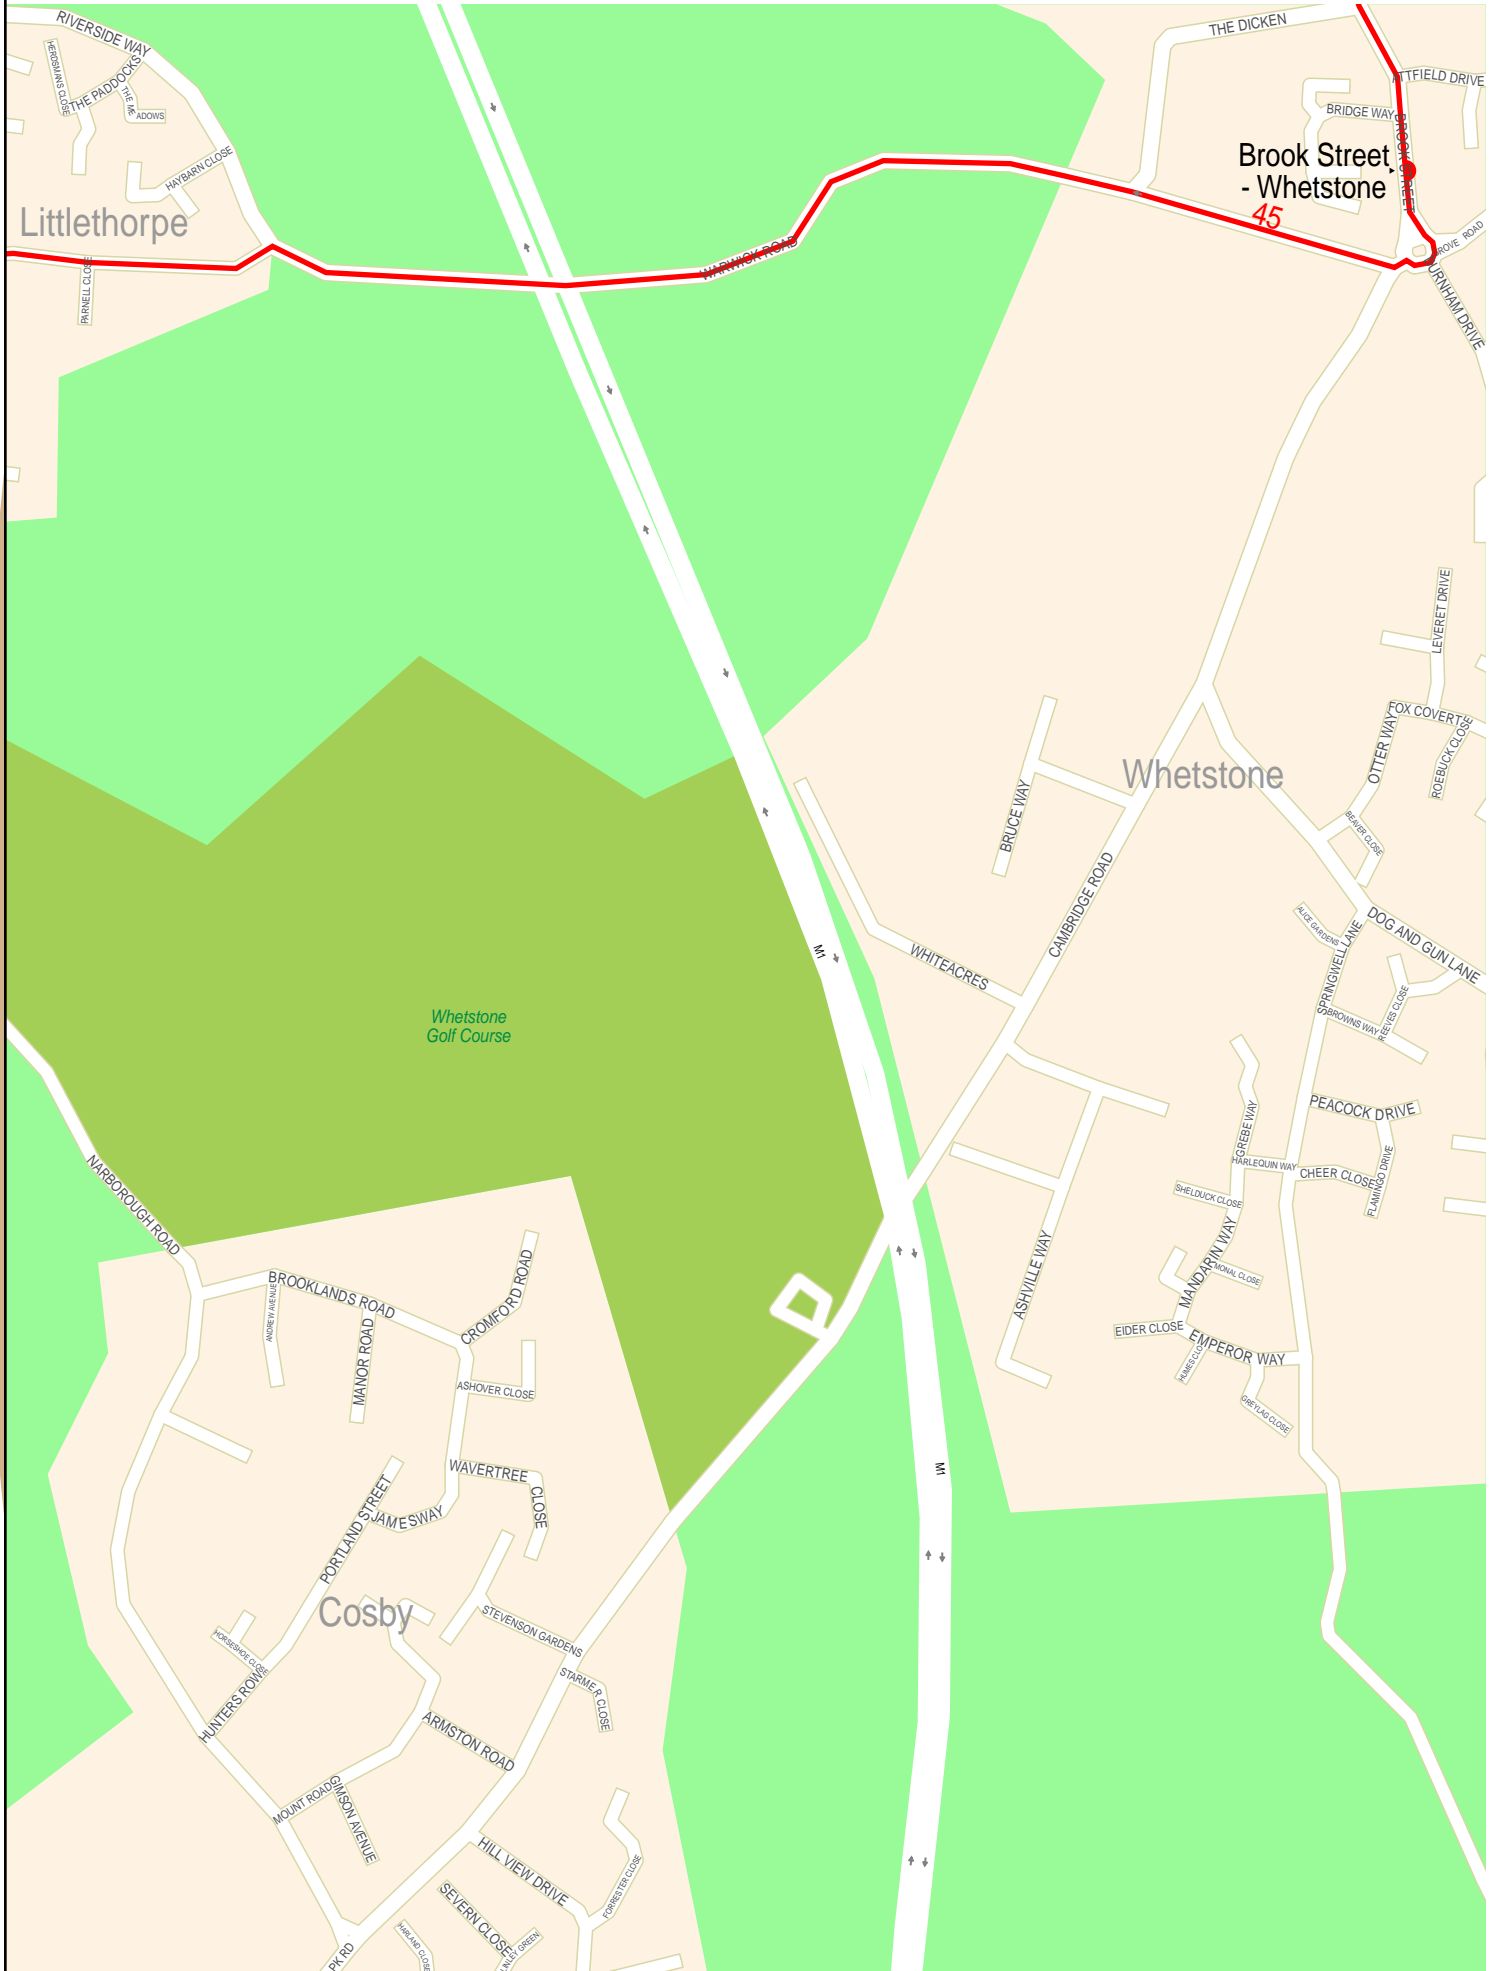

Route map for Centrebus (Leics & Lincs area) service 45 (outbound)

1.5 km 3 km 4.5 km 6 km

© 2003 NAVTEQ/PTV AG/Map&Guide

Route map for Centrebus (Leics & Lincs area) service 45 (outbound)

© 2003 NAVTEQ/PTV AG/Map&Guide

Route map for Centrebus (Leics & Lincs area) service 45 (outbound)

125 m 250 m 375 m 500 m

© 2003 NAVTEQ/PTV AG/Map&Guide

Route map for Centrebus (Leics & Lincs area) service 45 (outbound)

125 m 250 m 375 m 500 m

Route map for Centrebus (Leics & Lincs area) service 45 (inbound)