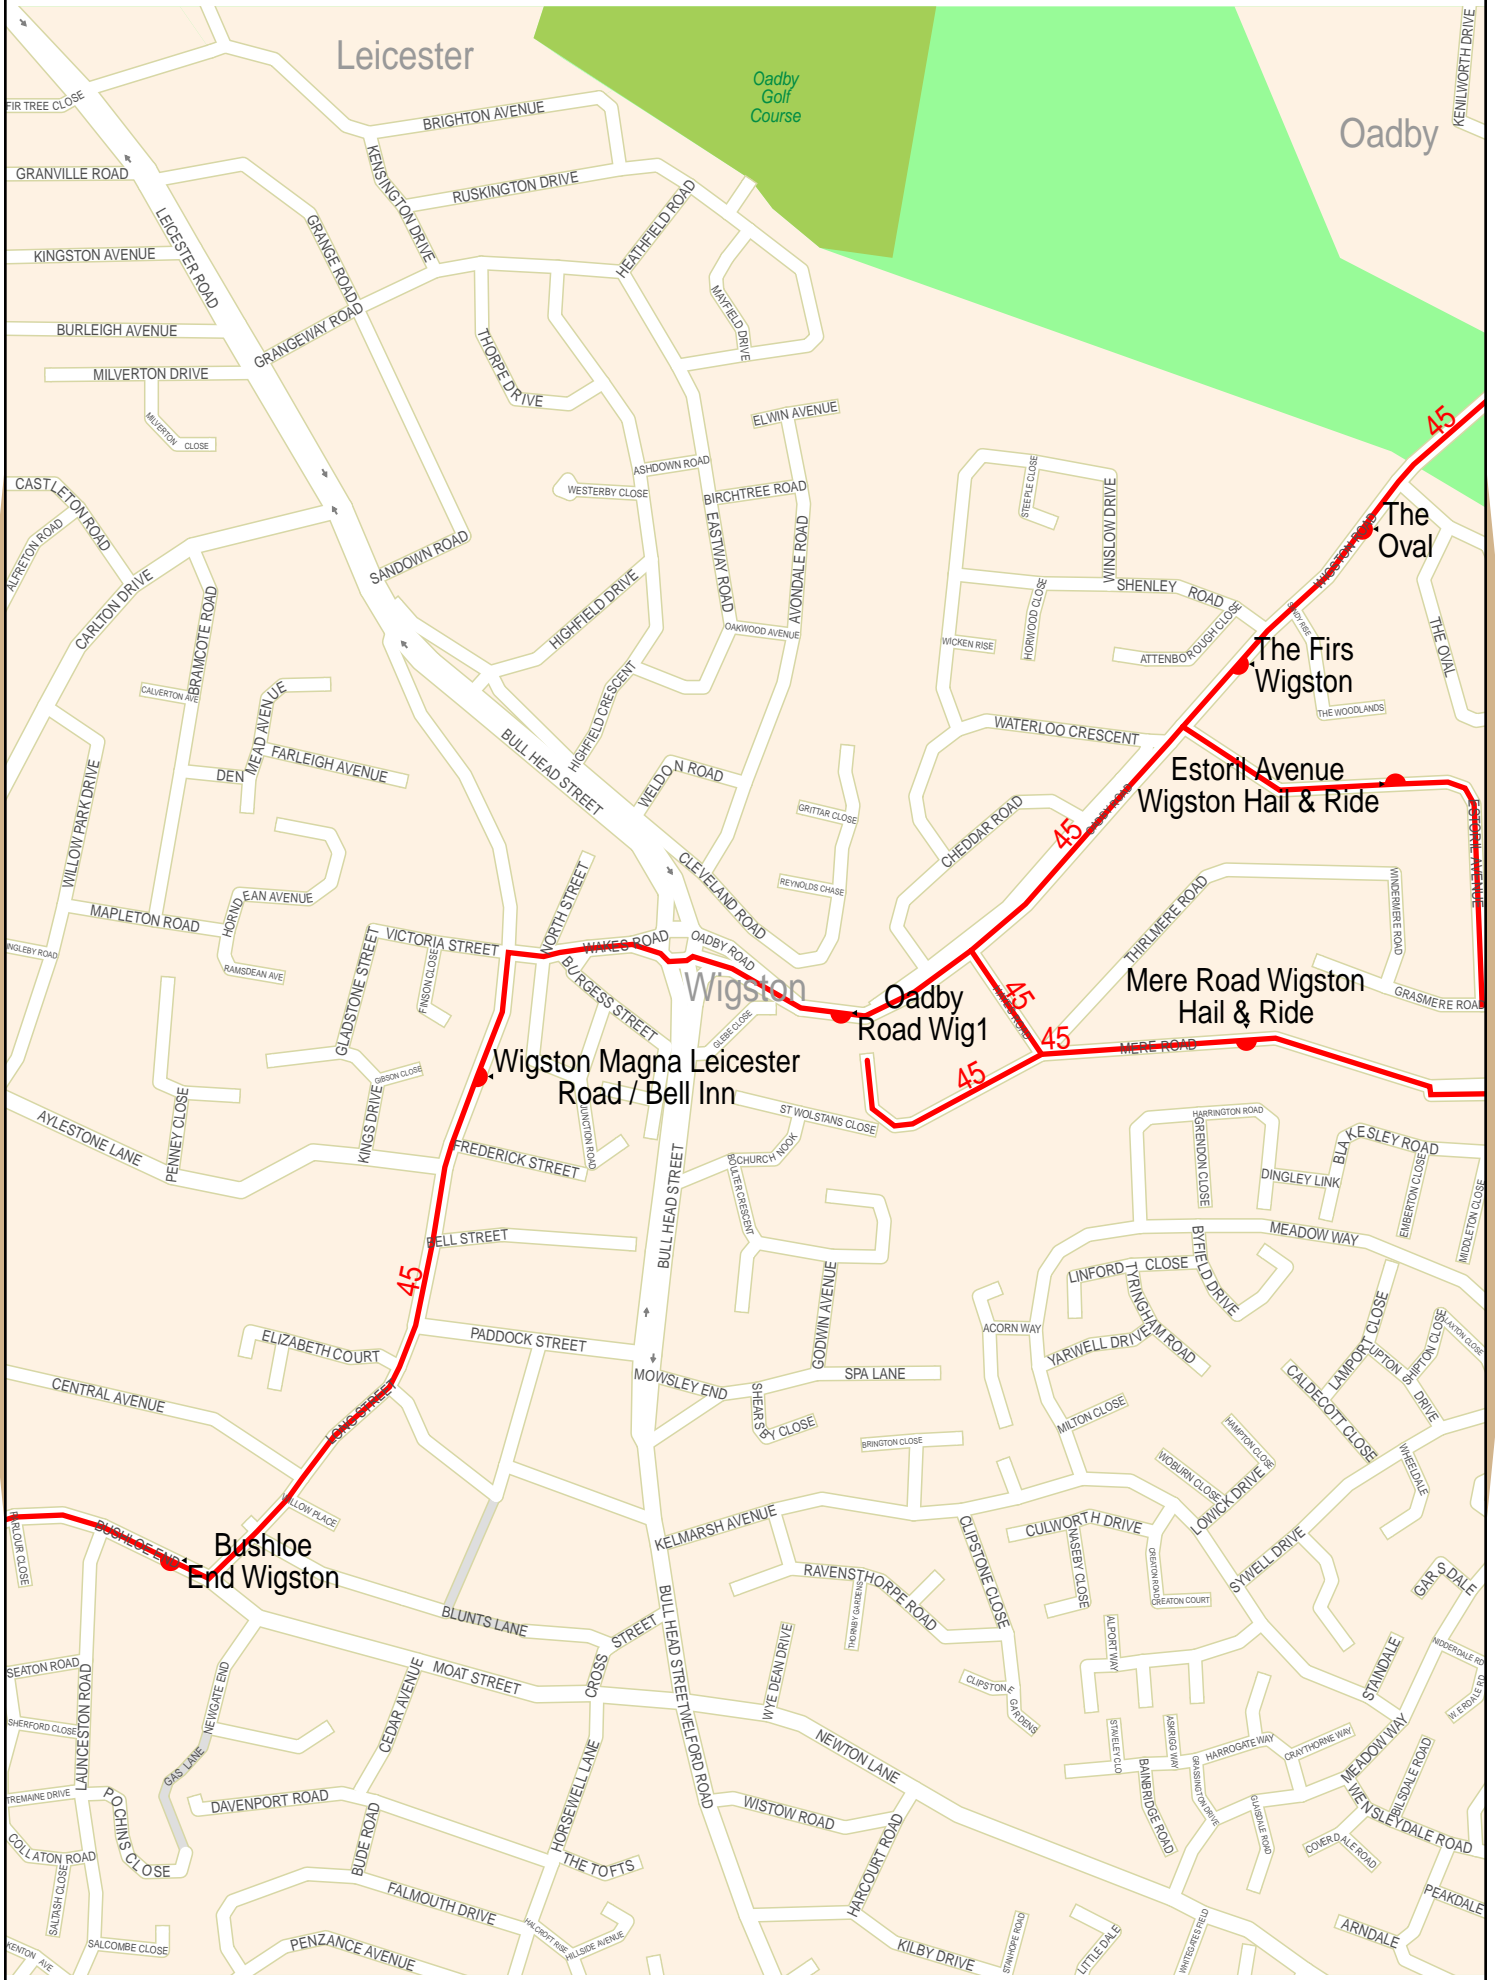

Route map for Centrebus (Leics & Lincs area) service 45 (outbound)

125 m 250 m 375 m 500 m

© 2003 NAVTEQ/PTV AG/Map&Guide