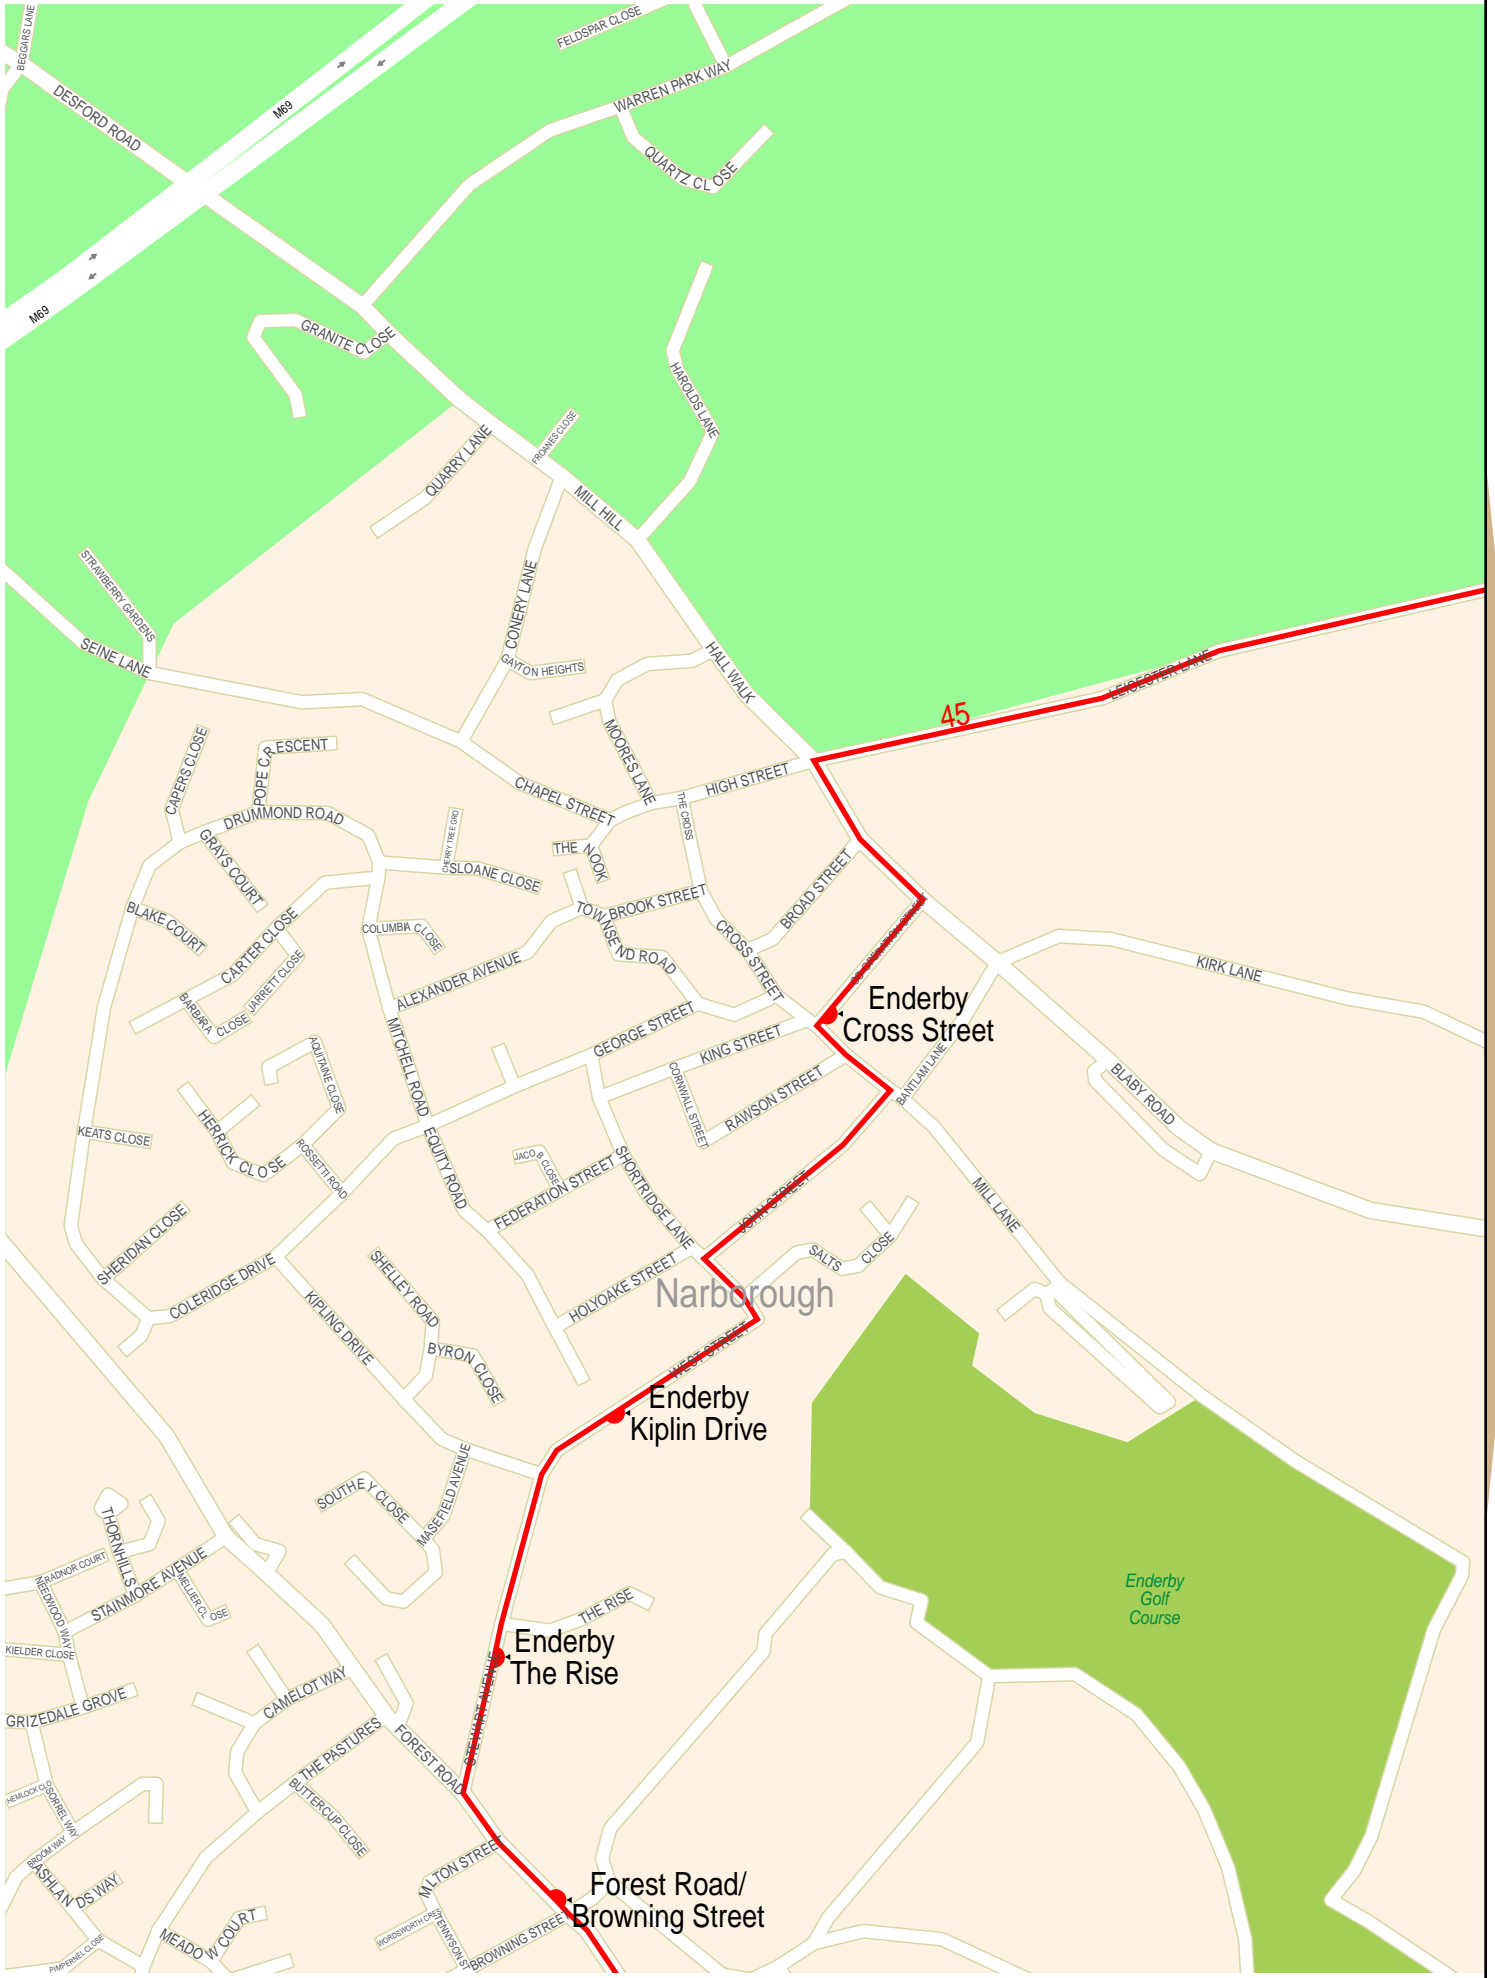

Route map for Centrebus (Leics & Lincs area) service 45 (inbound)

© 2003 NAVTEQ/PTV AG/Map&Guide