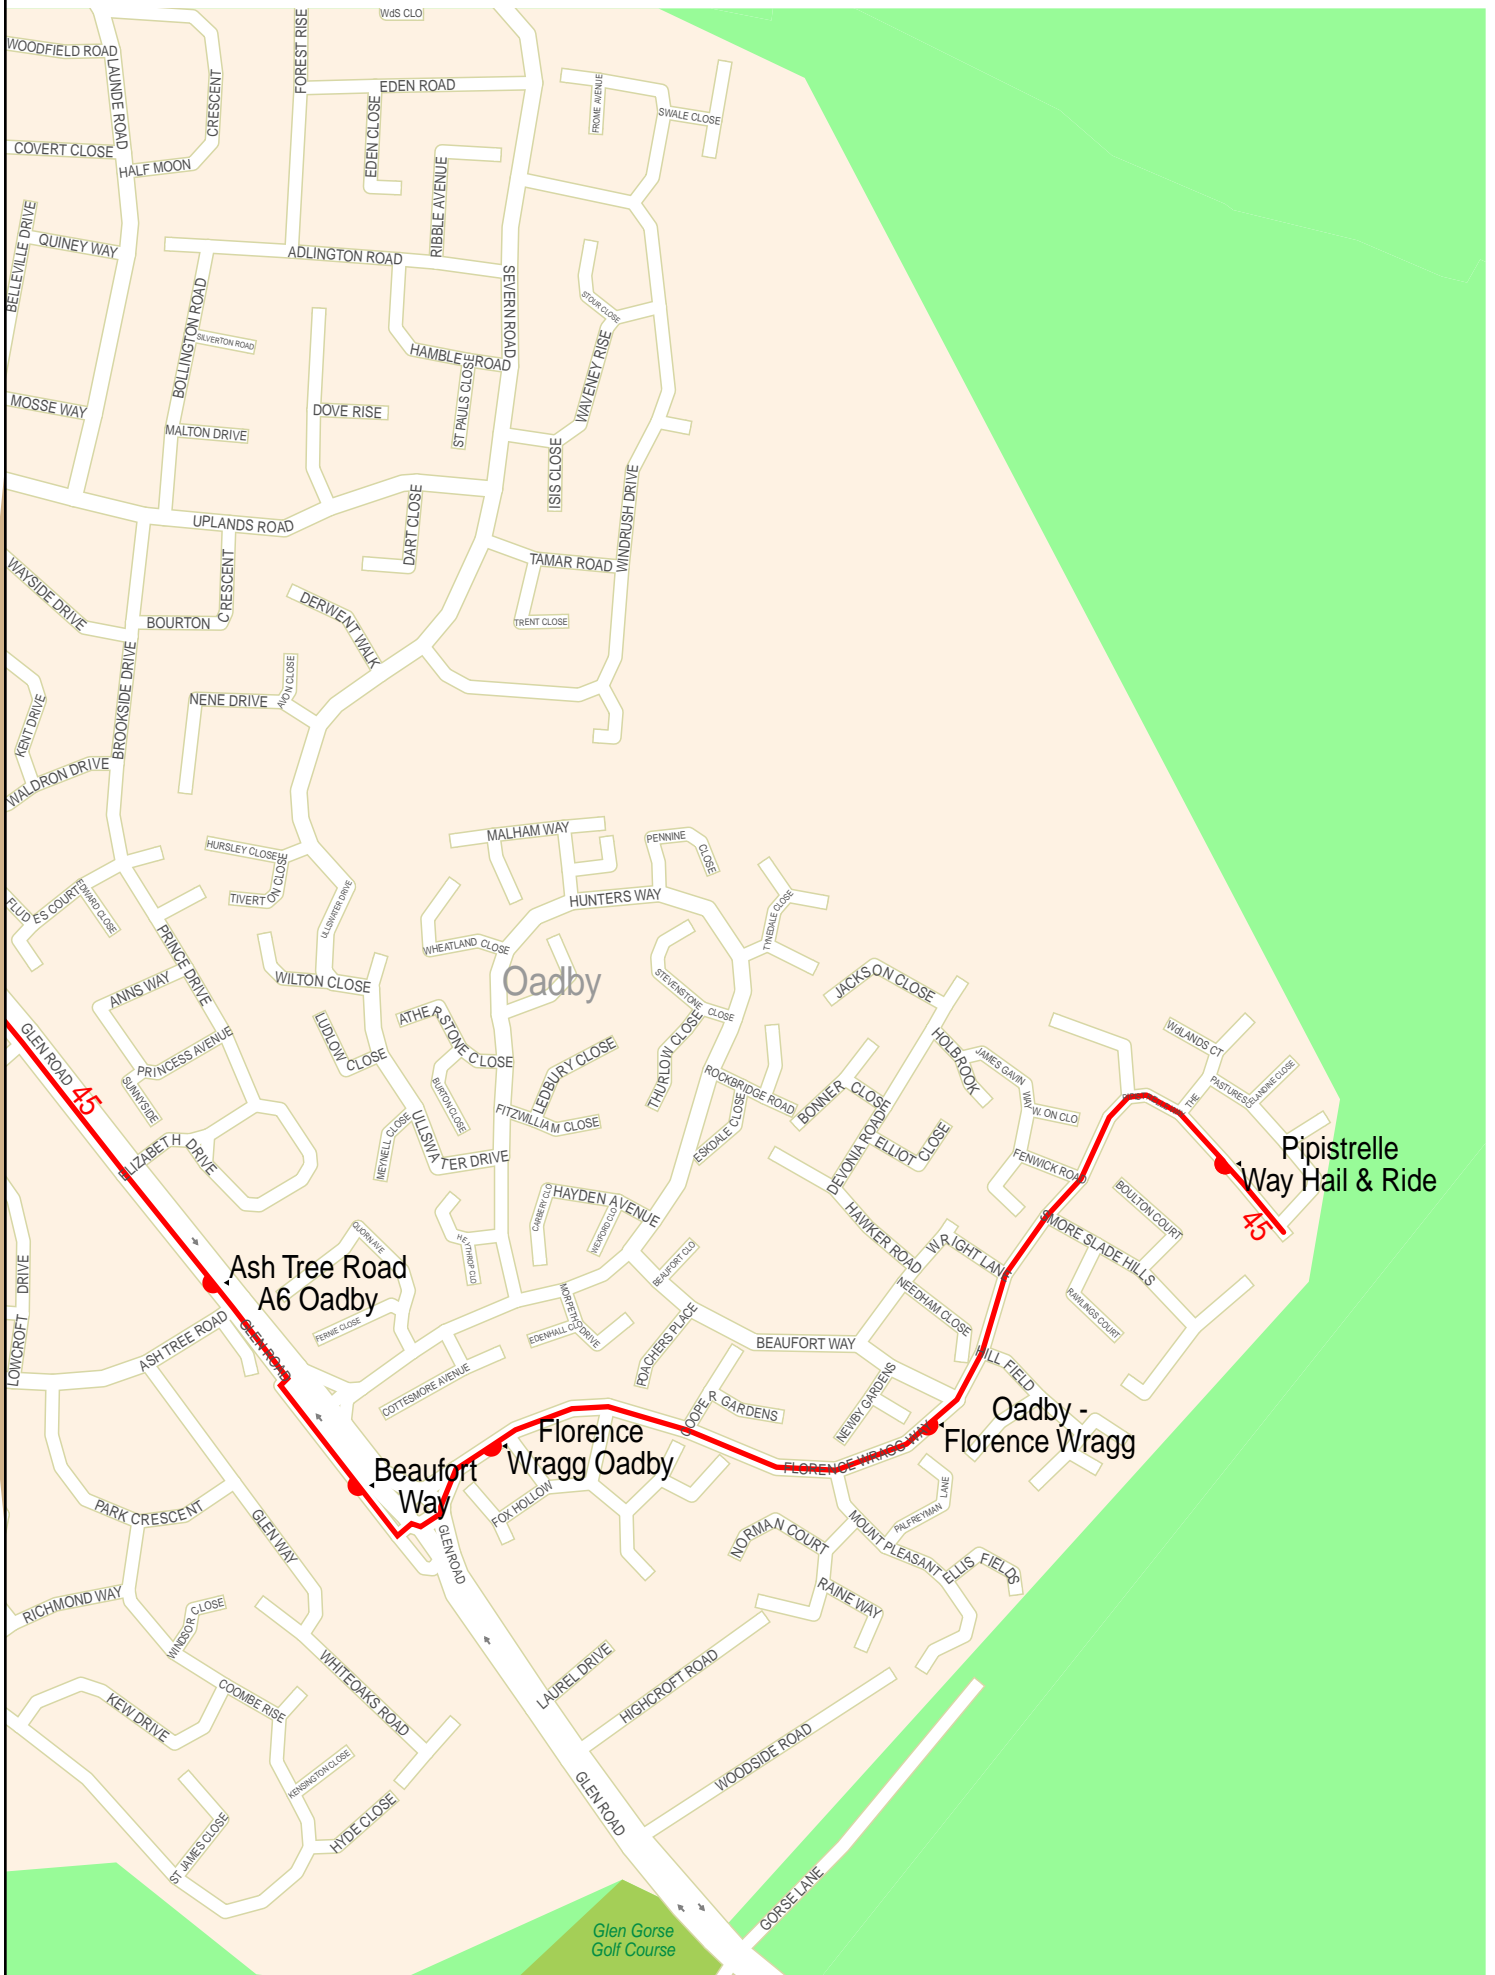

Route map for Centrebus (Leics & Lincs area) service 45 (outbound)

Route map for Centrebus (Leics & Lincs area) service 45 (outbound)

© 2003 NAVTEQ/PTV AG/Map&Guide

Route map for Centrebus (Leics & Lincs area) service 45 (outbound)

Route map for Centrebus (Leics & Lincs area) service 45 (outbound)

125 m 250 m 375 m 500 m

Route map for Centrebus (Leics & Lincs area) service 45 (outbound)

Route map for Centrebus (Leics & Lincs area) service 45 (outbound)

Route map for Centrebus (Leics & Lincs area) service 45 (inbound)