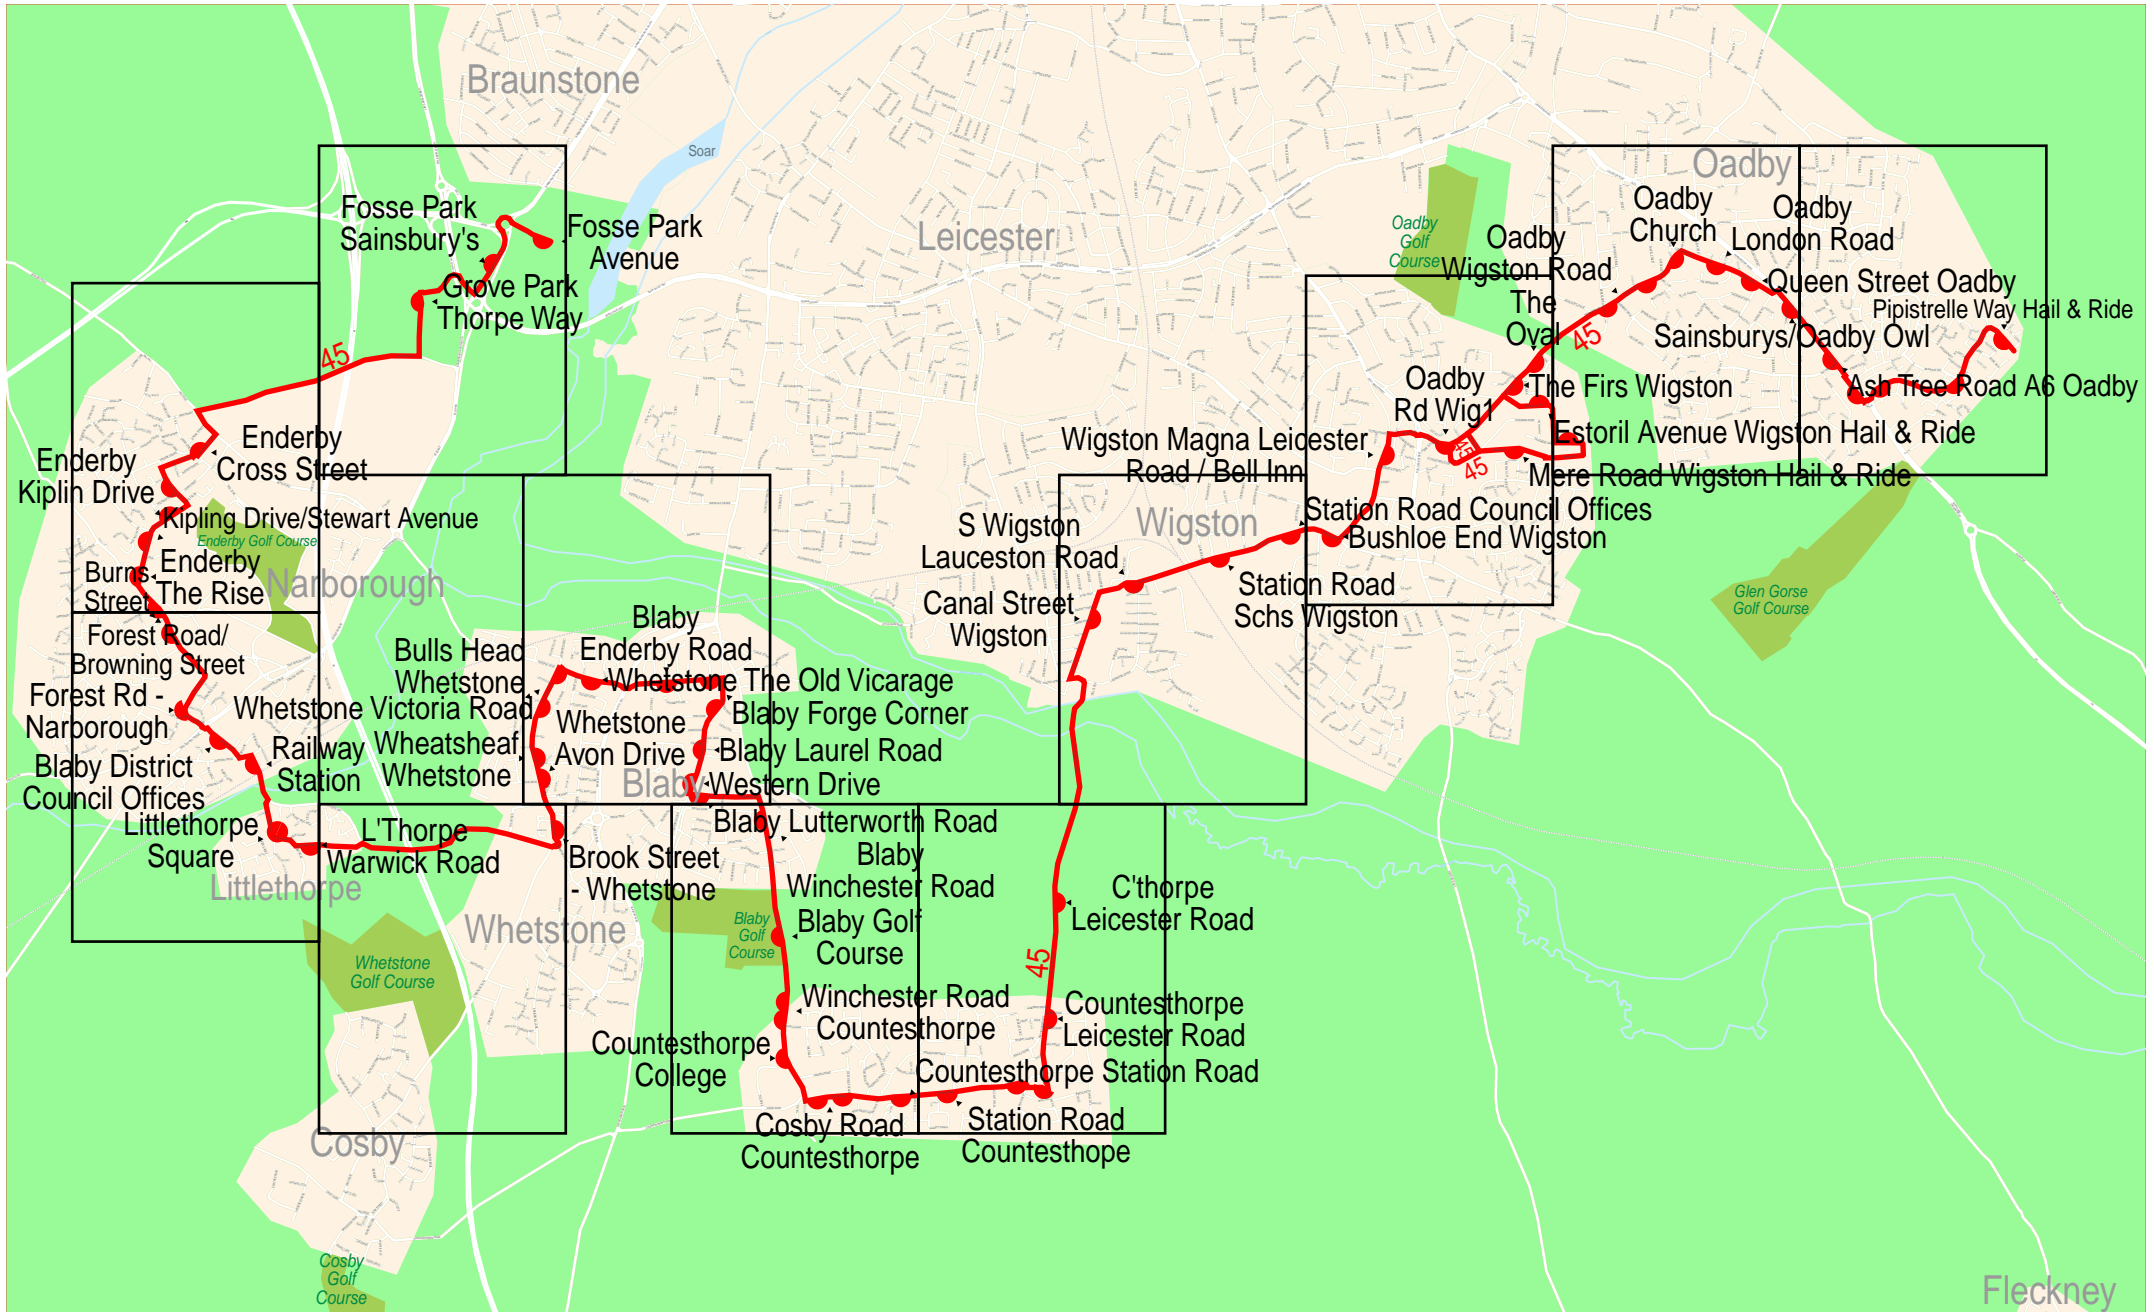

Route map for Centrebus (Leics & Lincs area) service 45 (outbound)

1.5 km 3 km 4.5 km 6 km

© 2003 NAVTEQ/PTV AG/Map&Guide

Route map for Centrebus (Leics & Lincs area) service 45 (outbound)

© 2003 NAVTEQ/PTV AG/Map&Guide

Route map for Centrebus (Leics & Lincs area) service 45 (outbound)

125 m 250 m 375 m 500 m

© 2003 NAVTEQ/PTV AG/Map&Guide

Route map for Centrebus (Leics & Lincs area) service 45 (outbound)

125 m 250 m 375 m 500 m

Route map for Centrebus (Leics & Lincs area) service 45 (outbound)

125 m 250 m 375 m 500 m

Route map for Centrebus (Leics & Lincs area) service 45 (outbound)

Route map for Centrebus (Leics & Lincs area) service 45 (outbound)

Route map for Centrebus (Leics & Lincs area) service 45 (inbound)