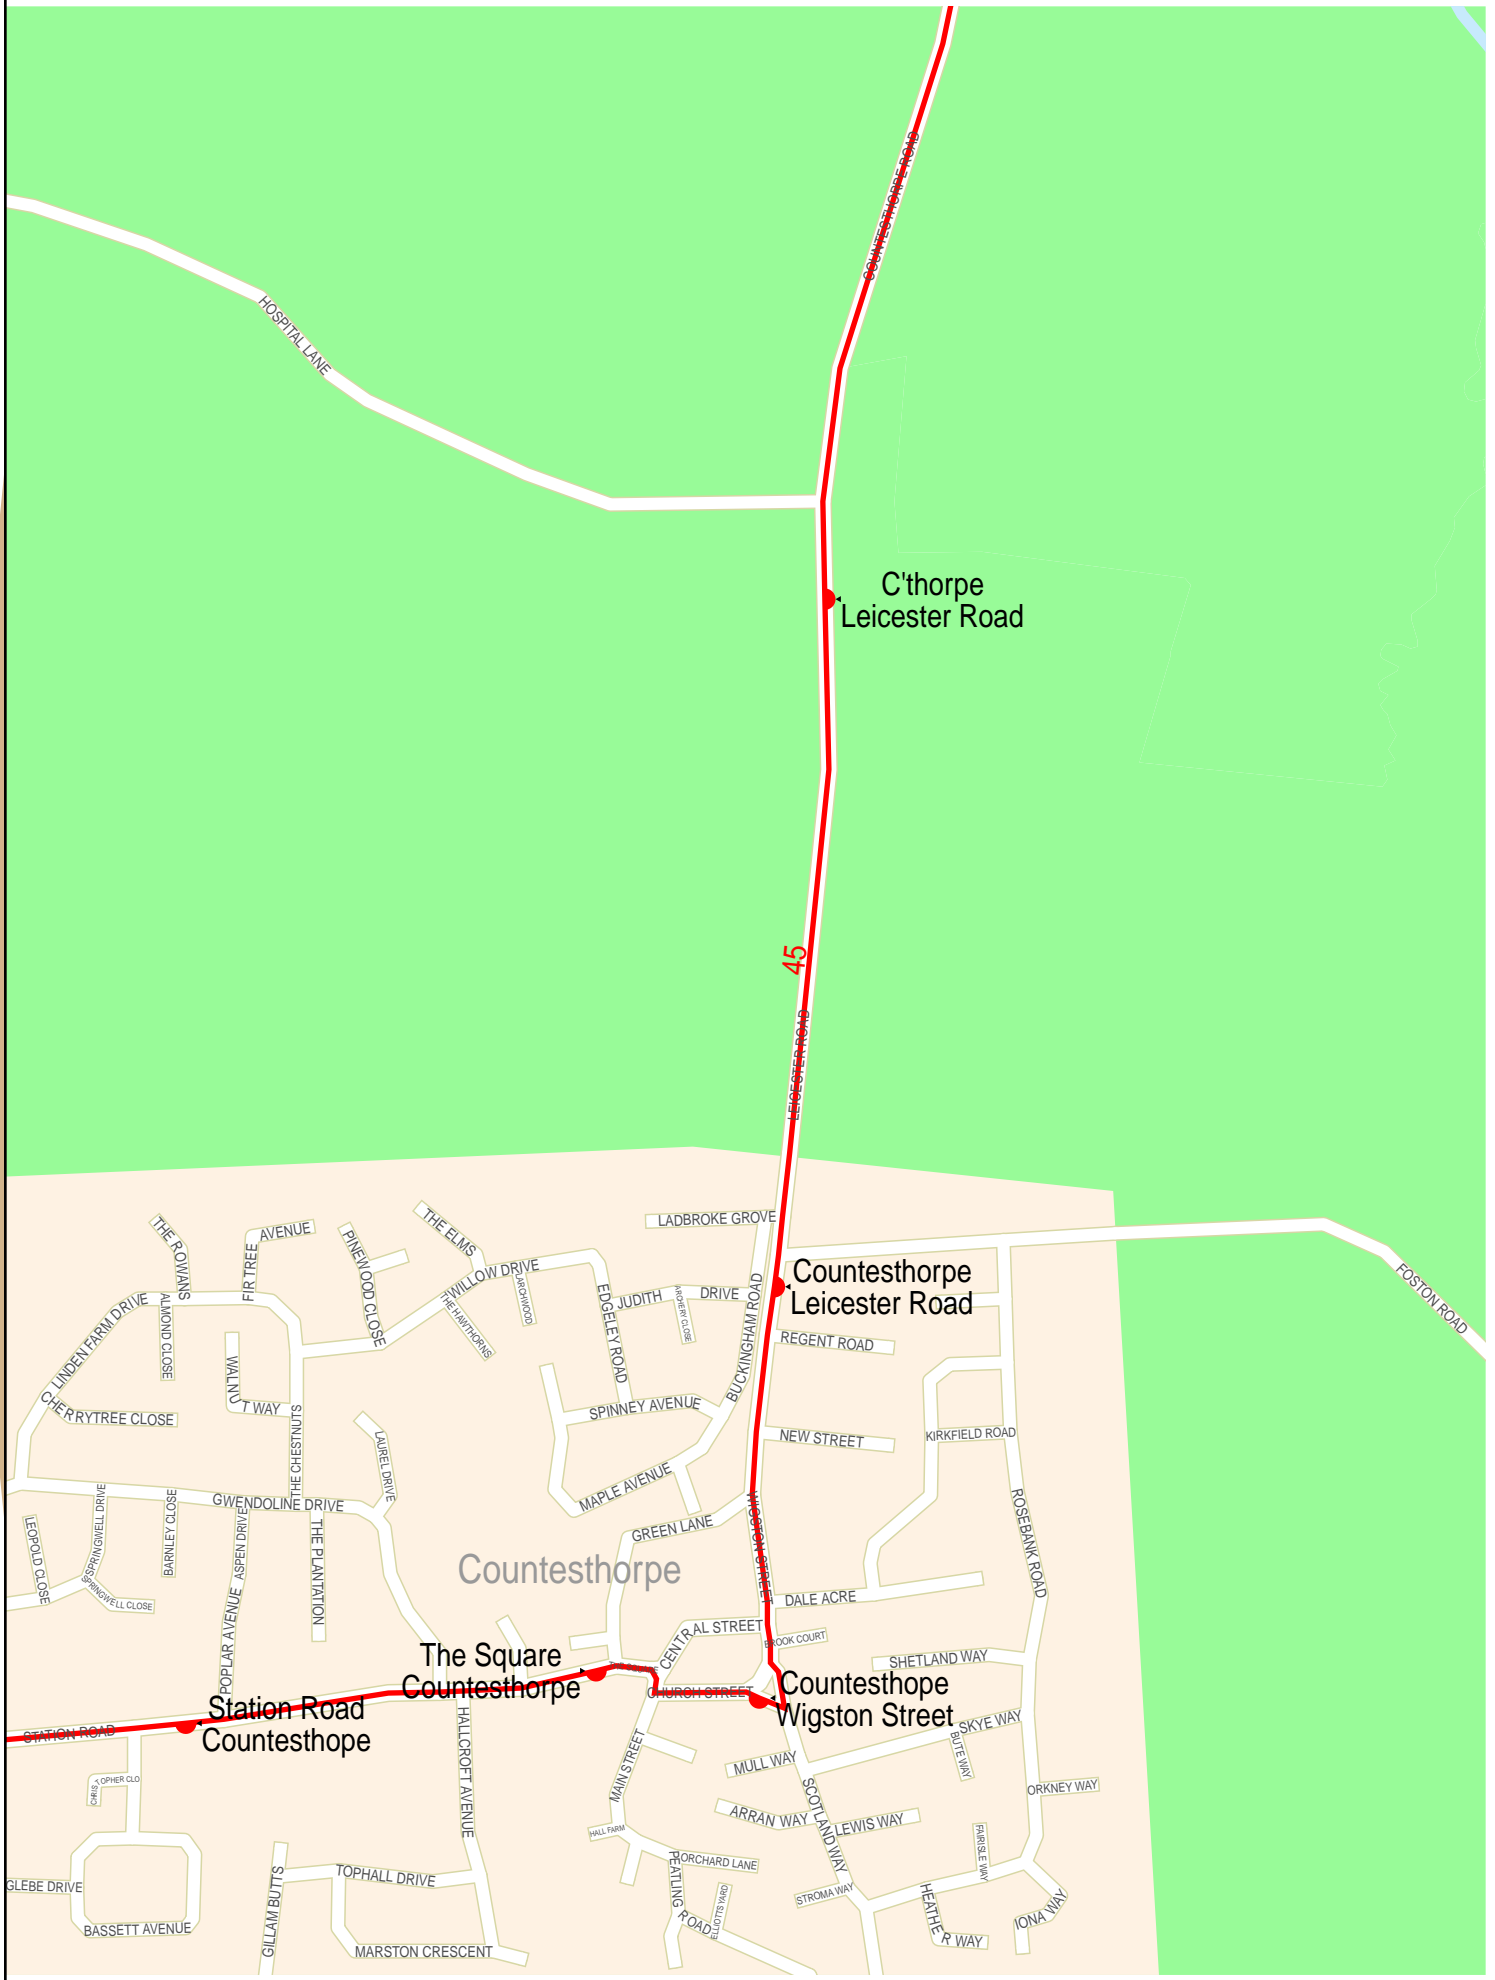

Route map for Centrebus (Leics & Lincs area) service 45 (outbound)

1.5 km 3 km 4.5 km 6 km

© 2003 NAVTEQ/PTV AG/Map&Guide

Route map for Centrebus (Leics & Lincs area) service 45 (outbound)

© 2003 NAVTEQ/PTV AG/Map&Guide

Route map for Centrebus (Leics & Lincs area) service 45 (outbound)

125 m 250 m 375 m 500 m

© 2003 NAVTEQ/PTV AG/Map&Guide

Route map for Centrebus (Leics & Lincs area) service 45 (outbound)

125 m 250 m 375 m 500 m

Route map for Centrebus (Leics & Lincs area) service 45 (inbound)