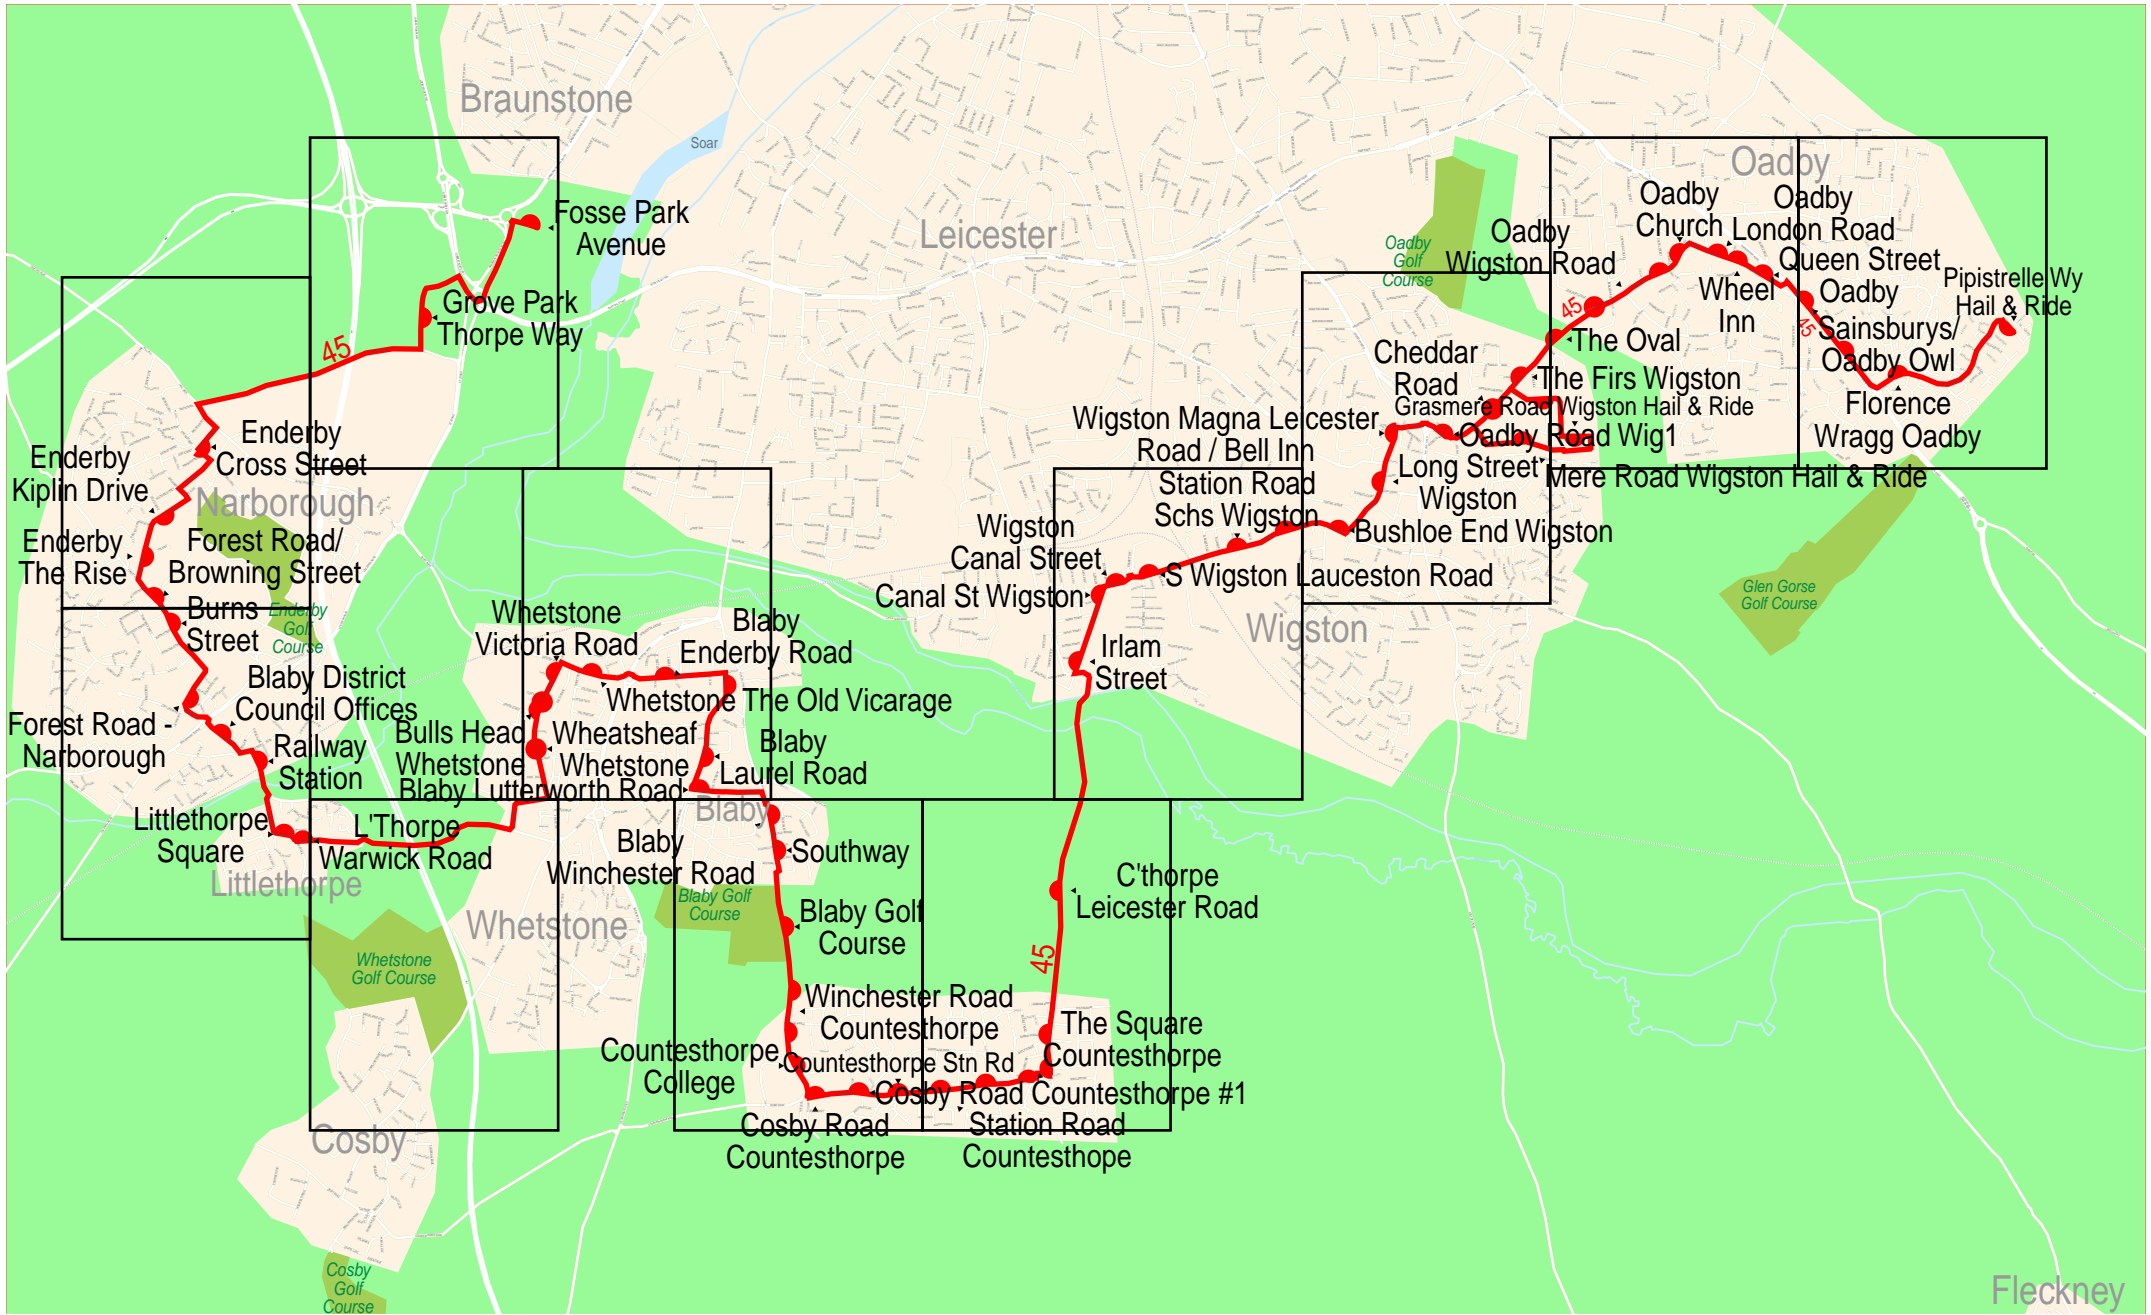

Route map for Centrebus (Leics & Lincs area) service 45 (outbound)

Route map for Centrebus (Leics & Lincs area) service 45 (outbound)

© 2003 NAVTEQ/PTV AG/Map&Guide

Route map for Centrebus (Leics & Lincs area) service 45 (outbound)

Route map for Centrebus (Leics & Lincs area) service 45 (outbound)

125 m 250 m 375 m 500 m

Route map for Centrebus (Leics & Lincs area) service 45 (outbound)

Route map for Centrebus (Leics & Lincs area) service 45 (outbound)

125 m 250 m 375 m 500 m

© 2003 NAVTEQ/PTV AG/Map&Guide

Route map for Centrebus (Leics & Lincs area) service 45 (inbound)

1.5 km 3 km 4.5 km 6 km

© 2003 NAVTEQ/PTV AG/Map&Guide

Route map for Centrebus (Leics & Lincs area) service 45 (inbound)

Route map for Centrebus (Leics & Lincs area) service 45 (inbound)