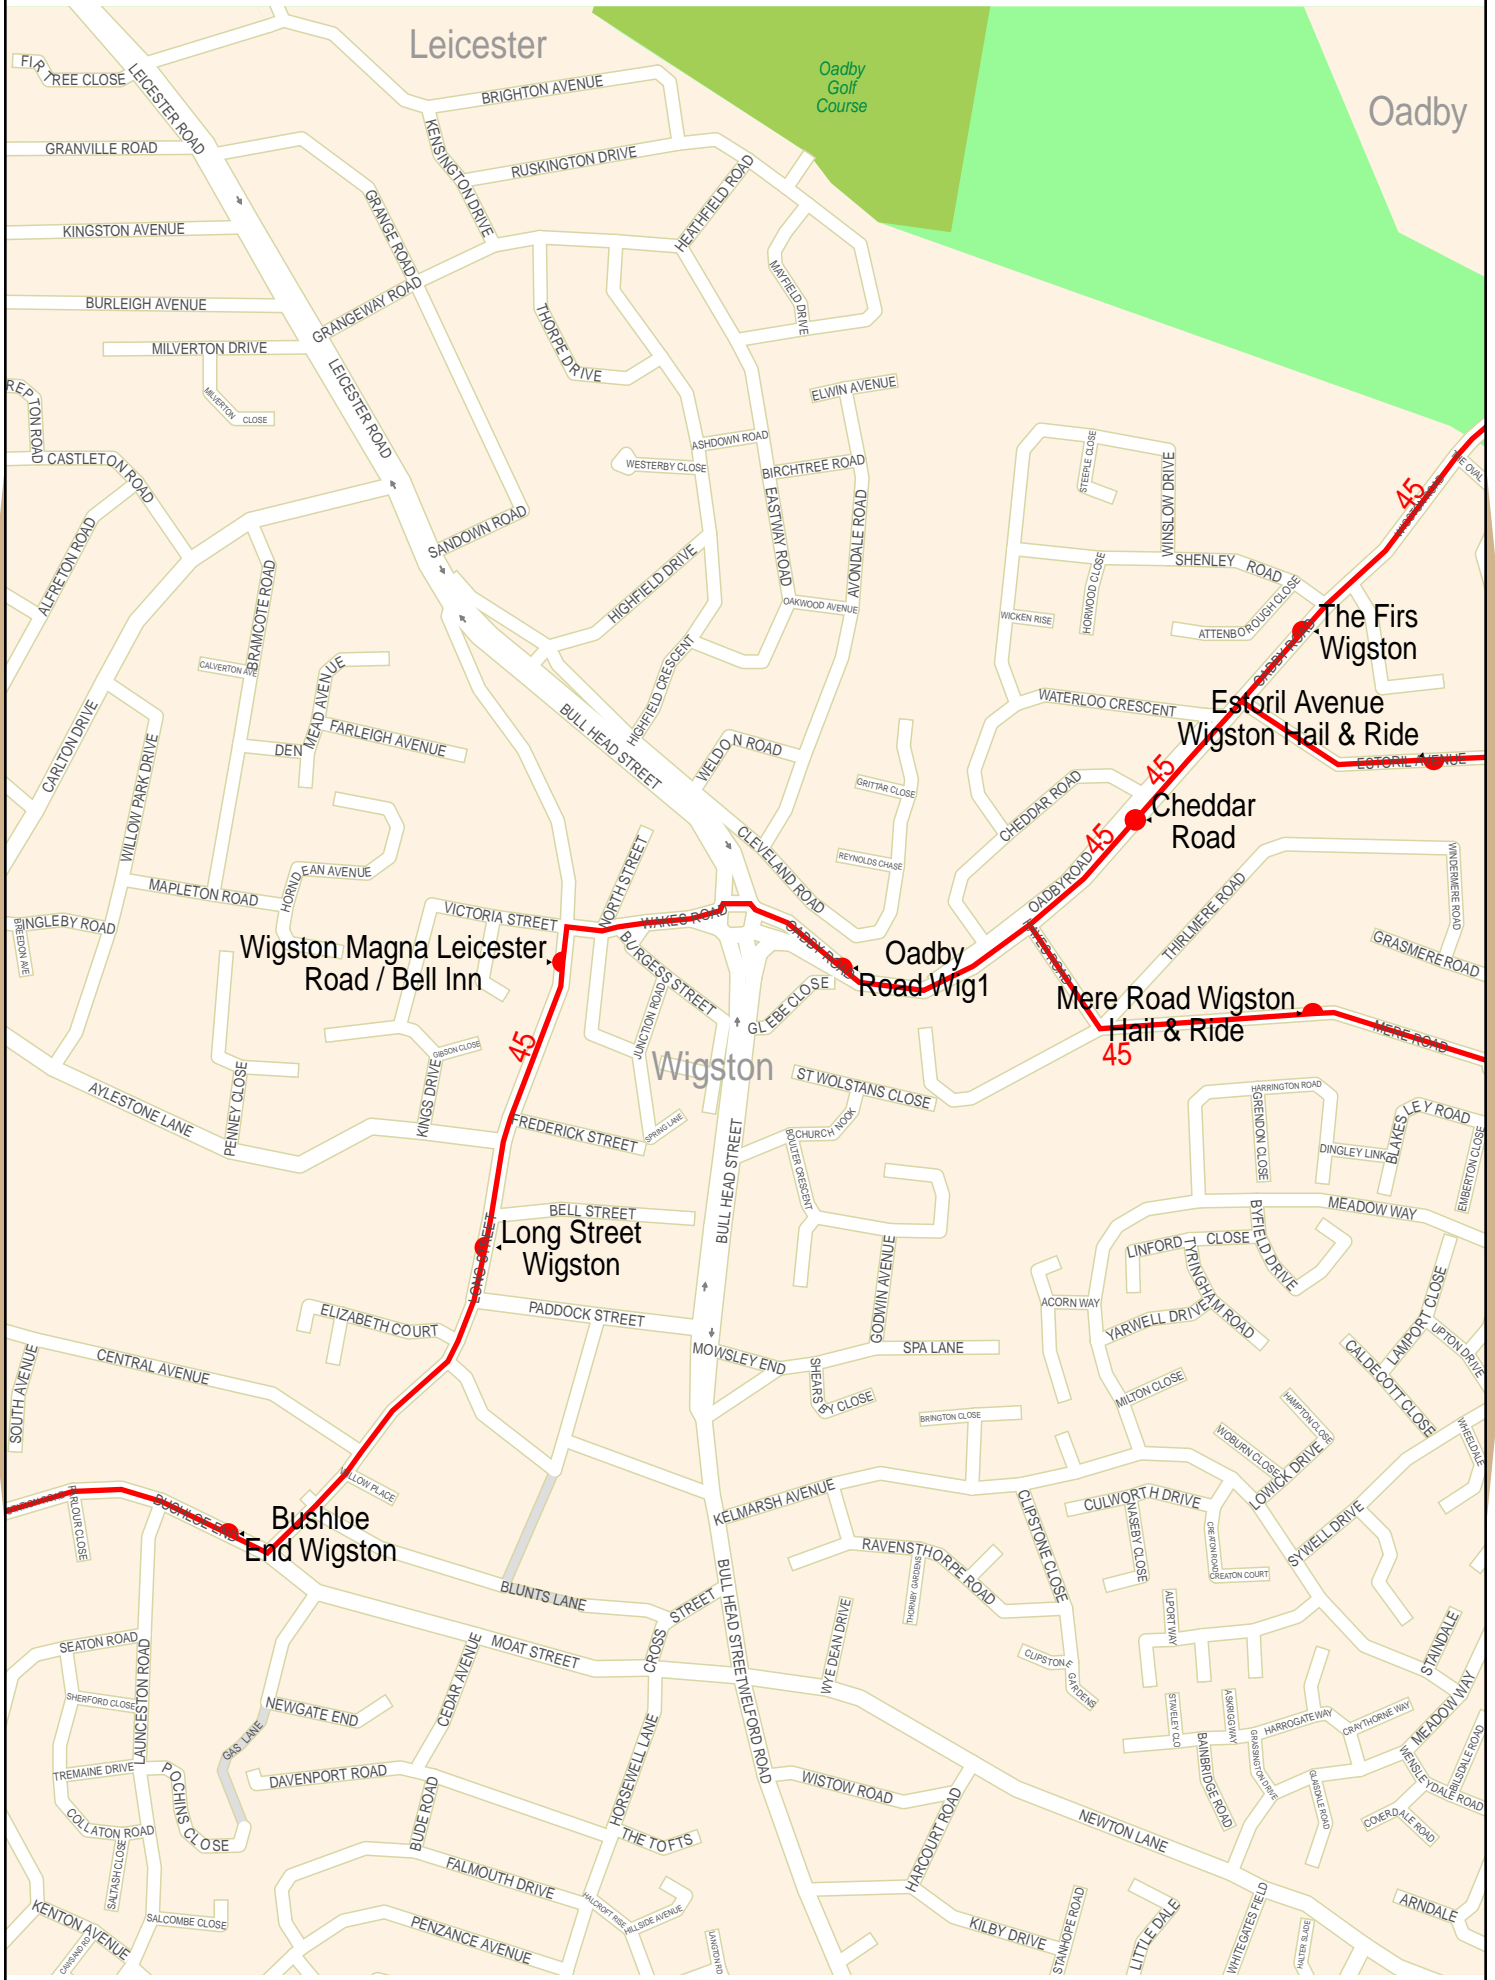

Route map for Centrebus (Leics & Lincs area) service 45 (outbound)

125 m 250 m 375 m 500 m

Route map for Centrebus (Leics & Lincs area) service 45 (outbound)

Route map for Centrebus (Leics & Lincs area) service 45 (outbound)

© 2003 NAVTEQ/PTV AG/Map&Guide

125 m 250 m 375 m 500 m

Route map for Centrebus (Leics & Lincs area) service 45 (inbound)

© 2003 NAVTEQ/PTV AG/Map&Guide

Route map for Centrebus (Leics & Lincs area) service 45 (inbound)

Route map for Centrebus (Leics & Lincs area) service 45 (inbound)