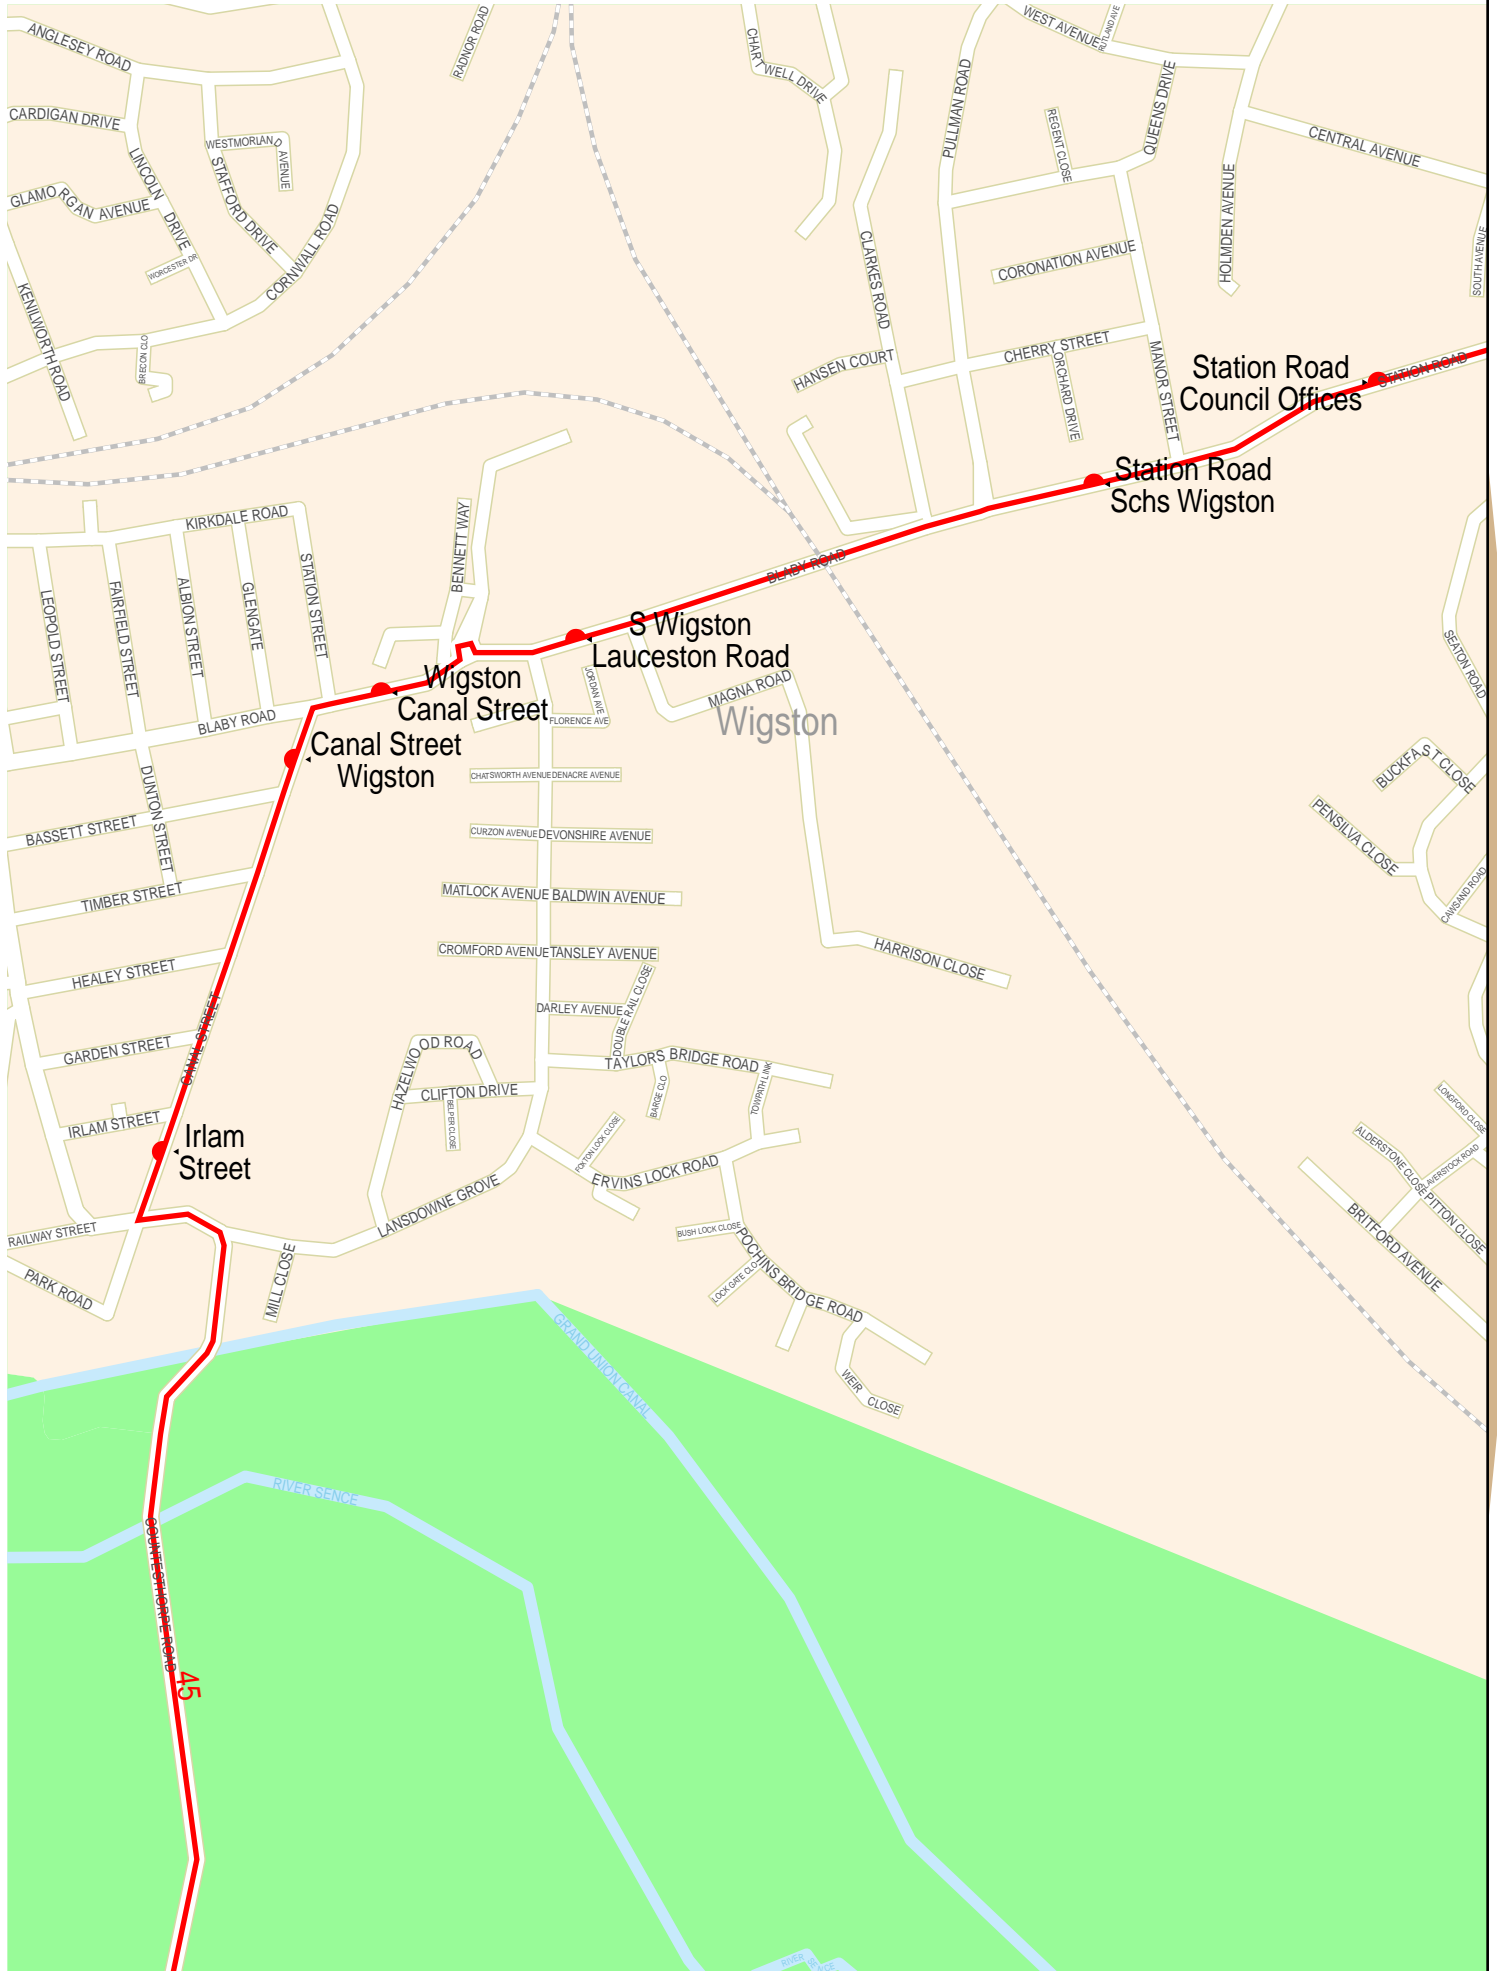

Route map for Centrebus (Leics & Lincs area) service 45 (inbound)

© 2003 NAVTEQ/PTV AG/Map&Guide