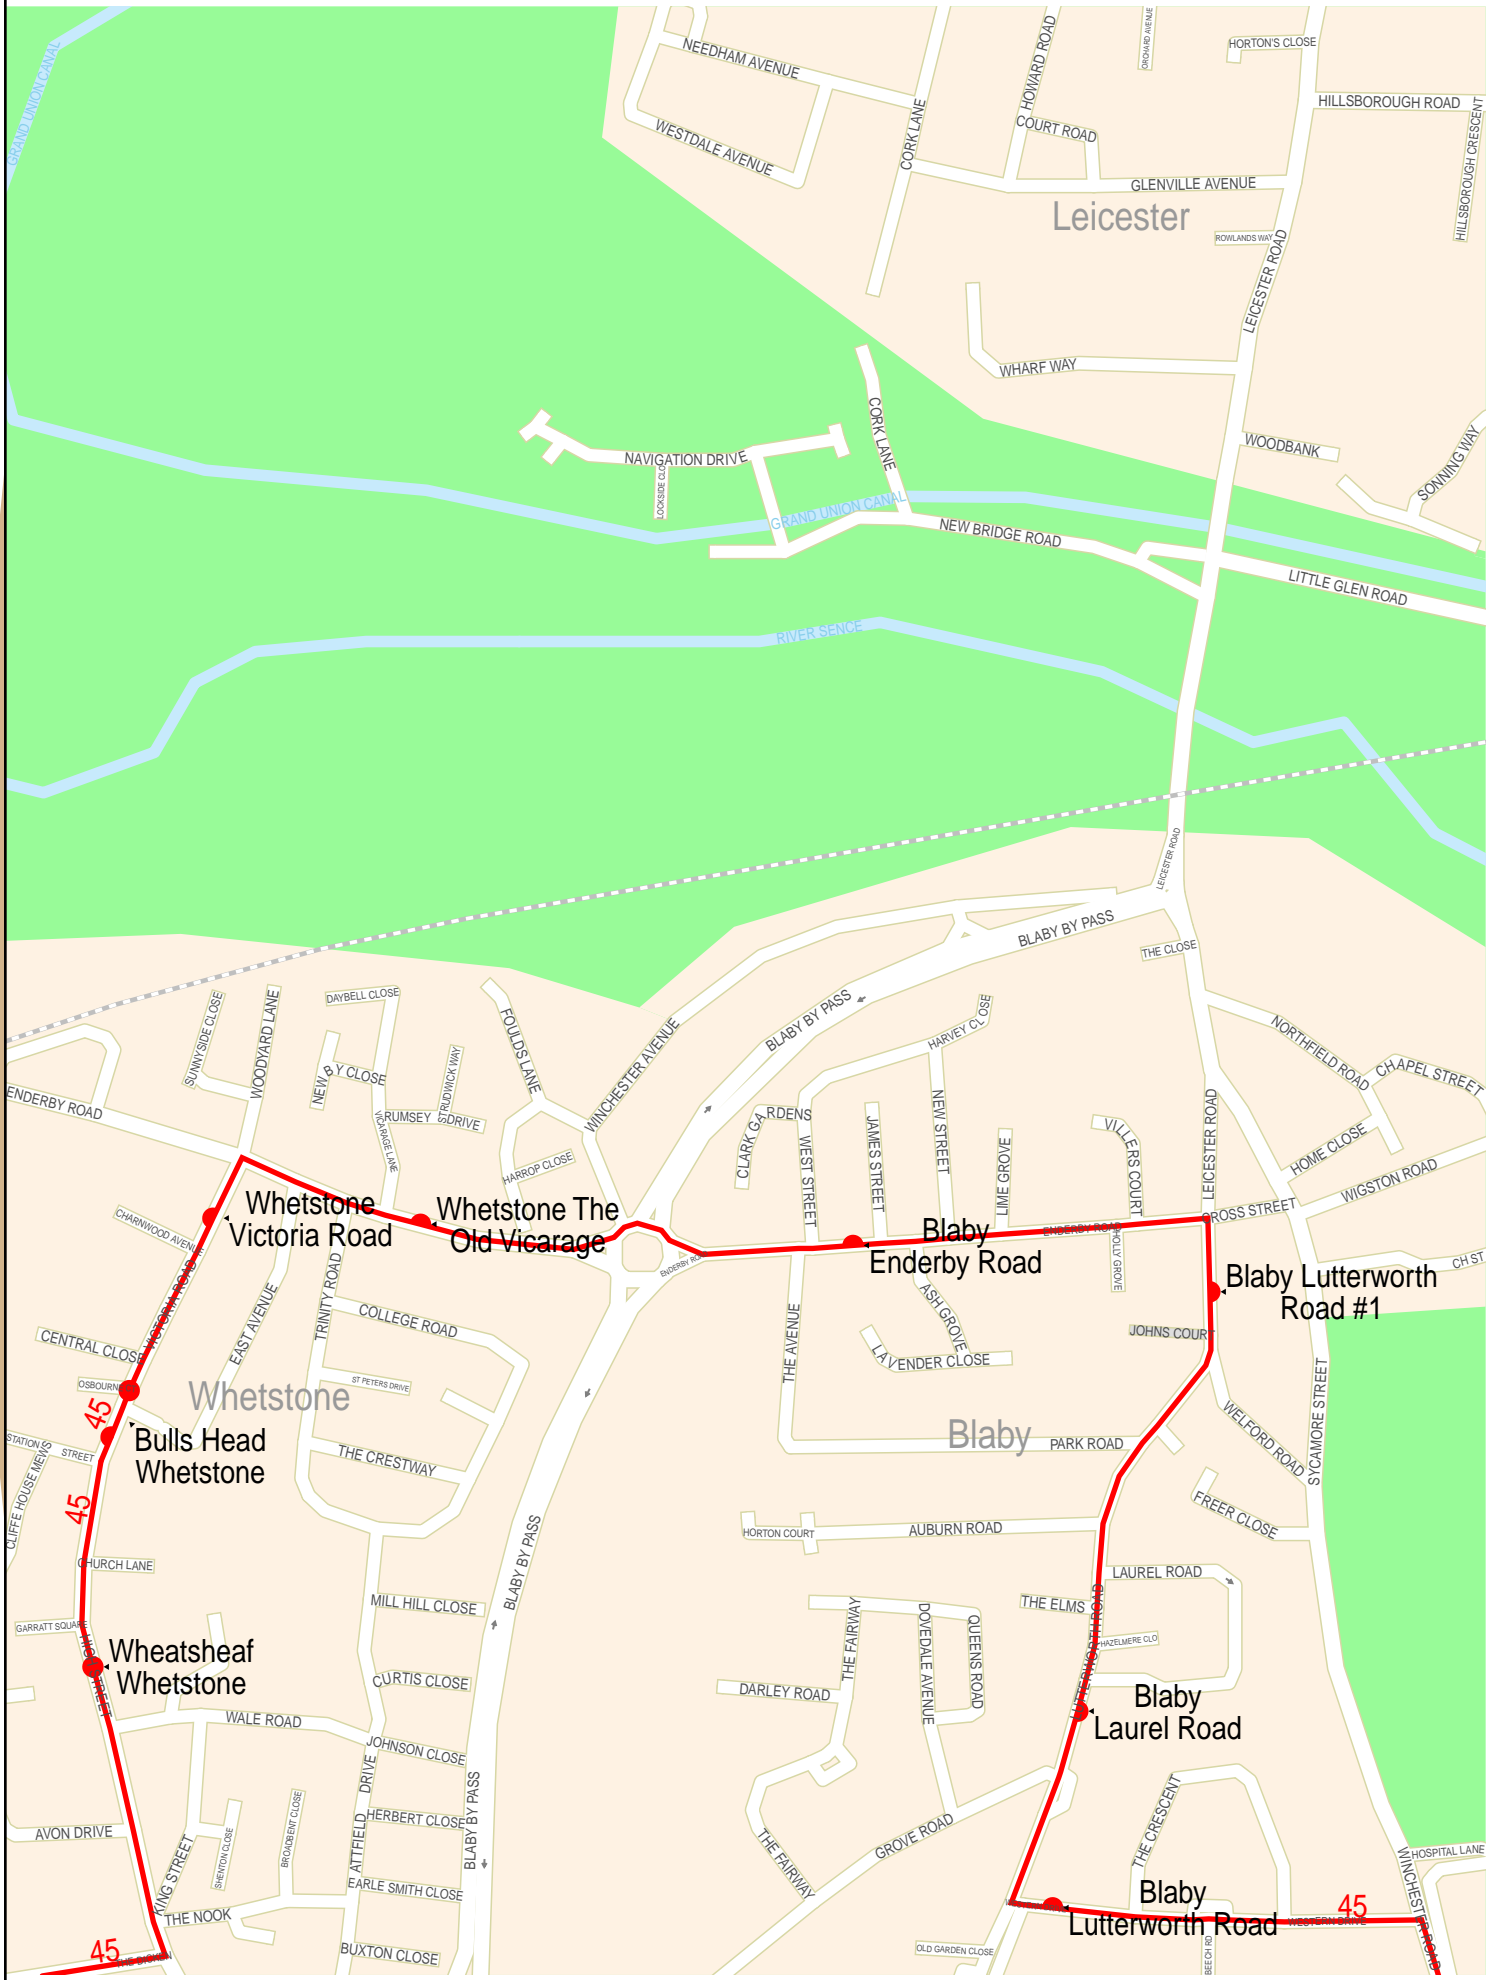

Route map for Centrebus (Leics & Lincs area) service 45 (outbound)

125 m 250 m 375 m 500 m

Route map for Centrebus (Leics & Lincs area) service 45 (outbound)

Route map for Centrebus (Leics & Lincs area) service 45 (outbound)

125 m 250 m 375 m 500 m

© 2003 NAVTEQ/PTV AG/Map&Guide

Route map for Centrebus (Leics & Lincs area) service 45 (inbound)

© 2003 NAVTEQ/PTV AG/Map&Guide

Route map for Centrebus (Leics & Lincs area) service 45 (inbound)

Route map for Centrebus (Leics & Lincs area) service 45 (inbound)