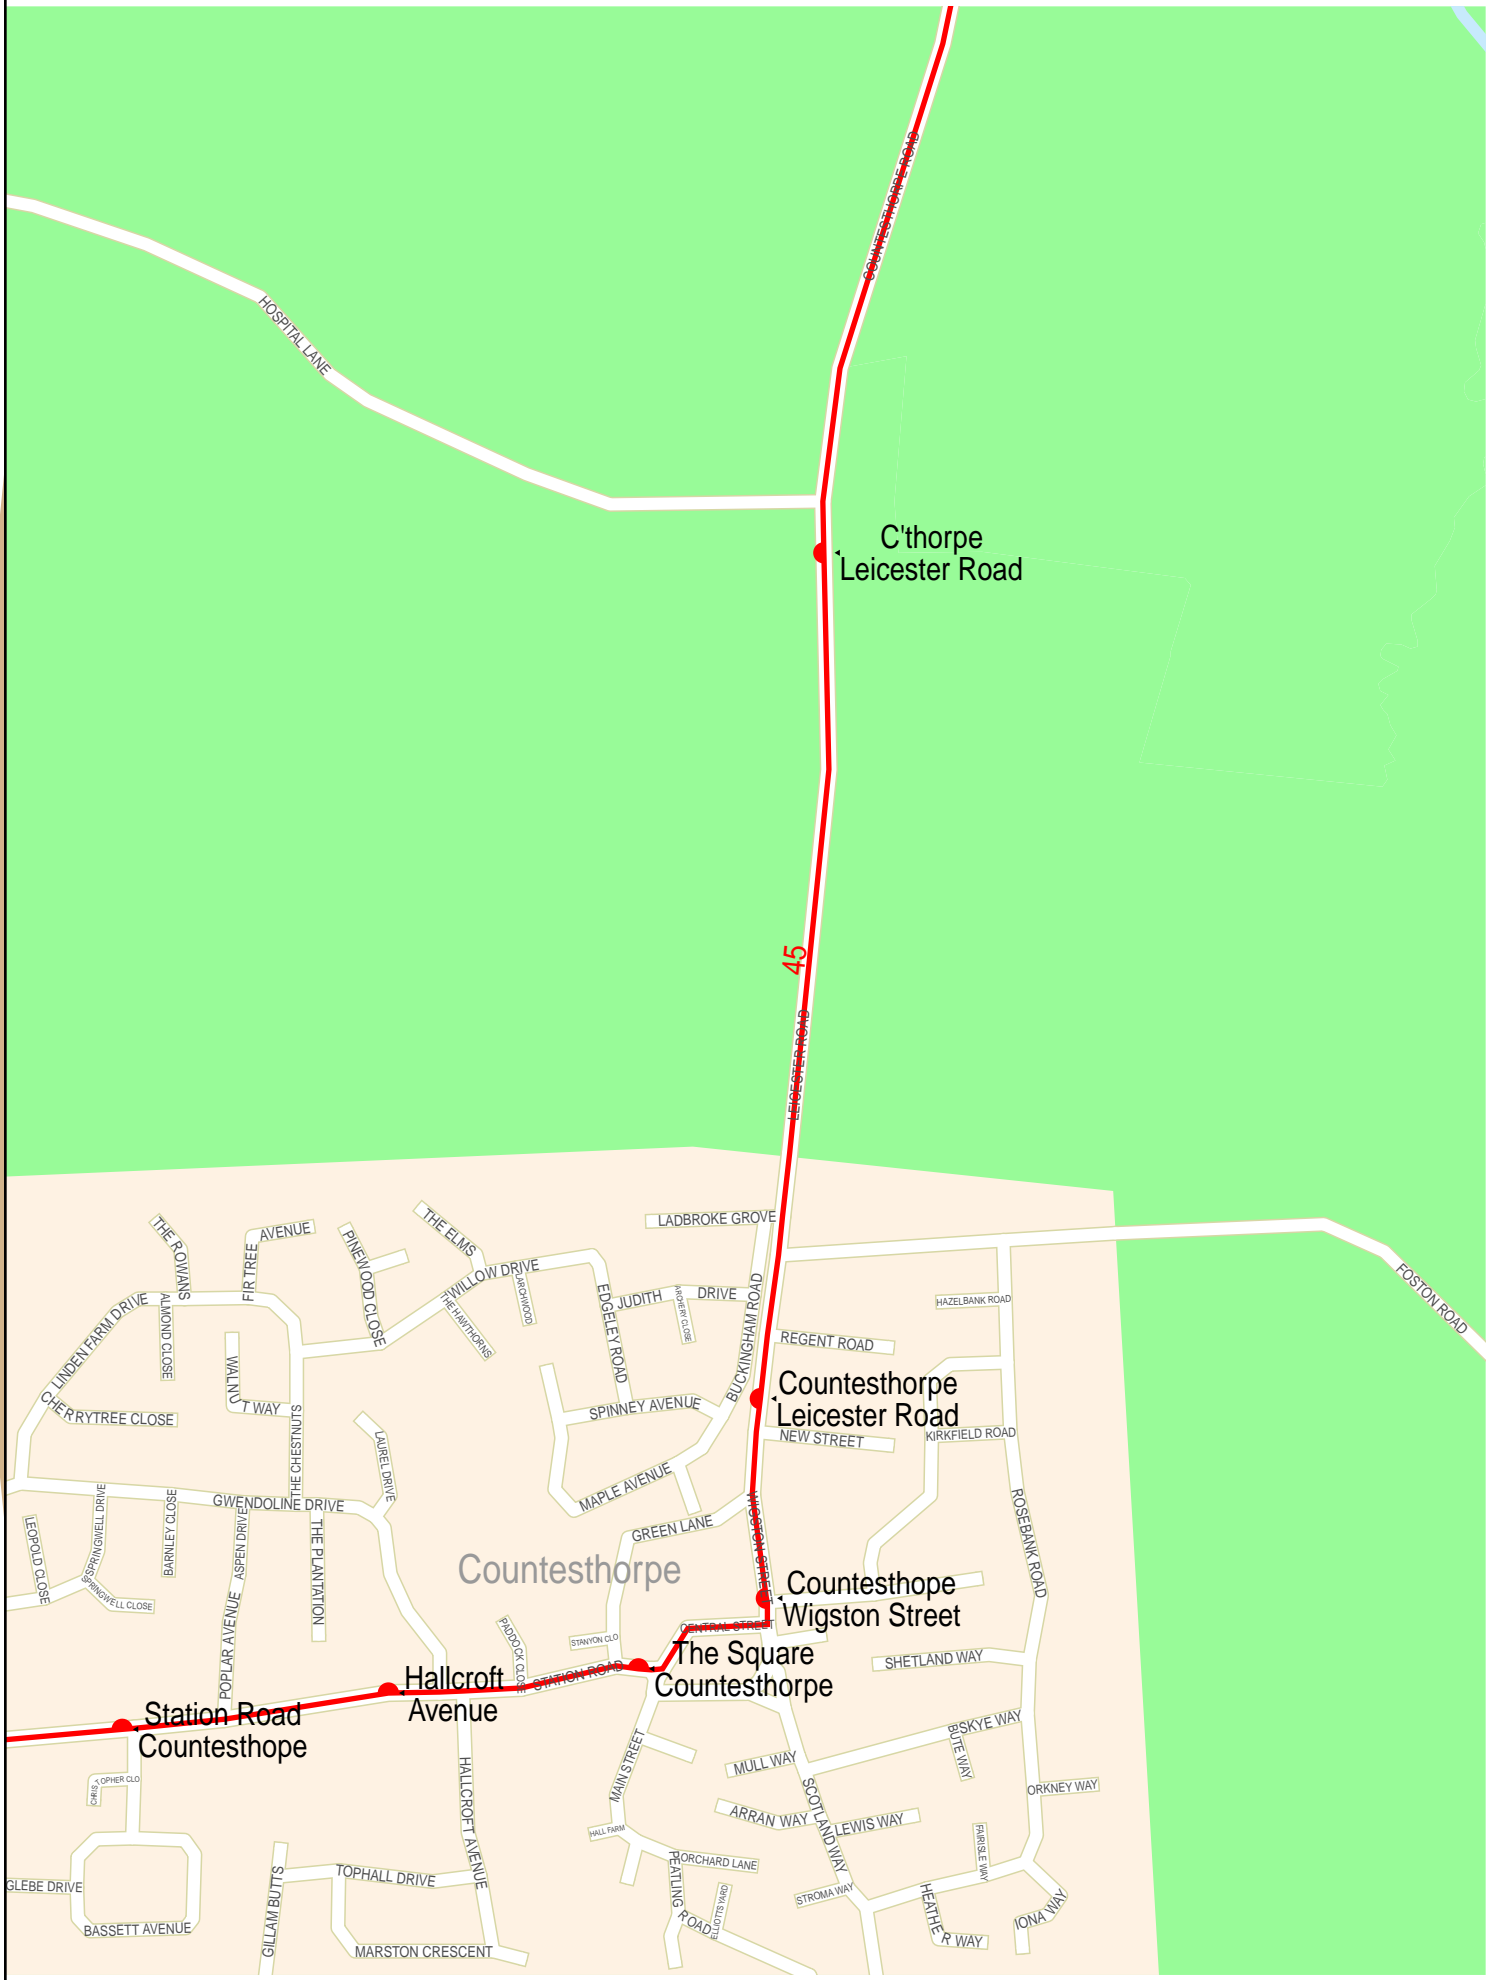

Route map for Centrebus (Leics & Lincs area) service 45 (inbound)

125 m 250 m 375 m 500 m

© 2003 NAVTEQ/PTV AG/Map&Guide