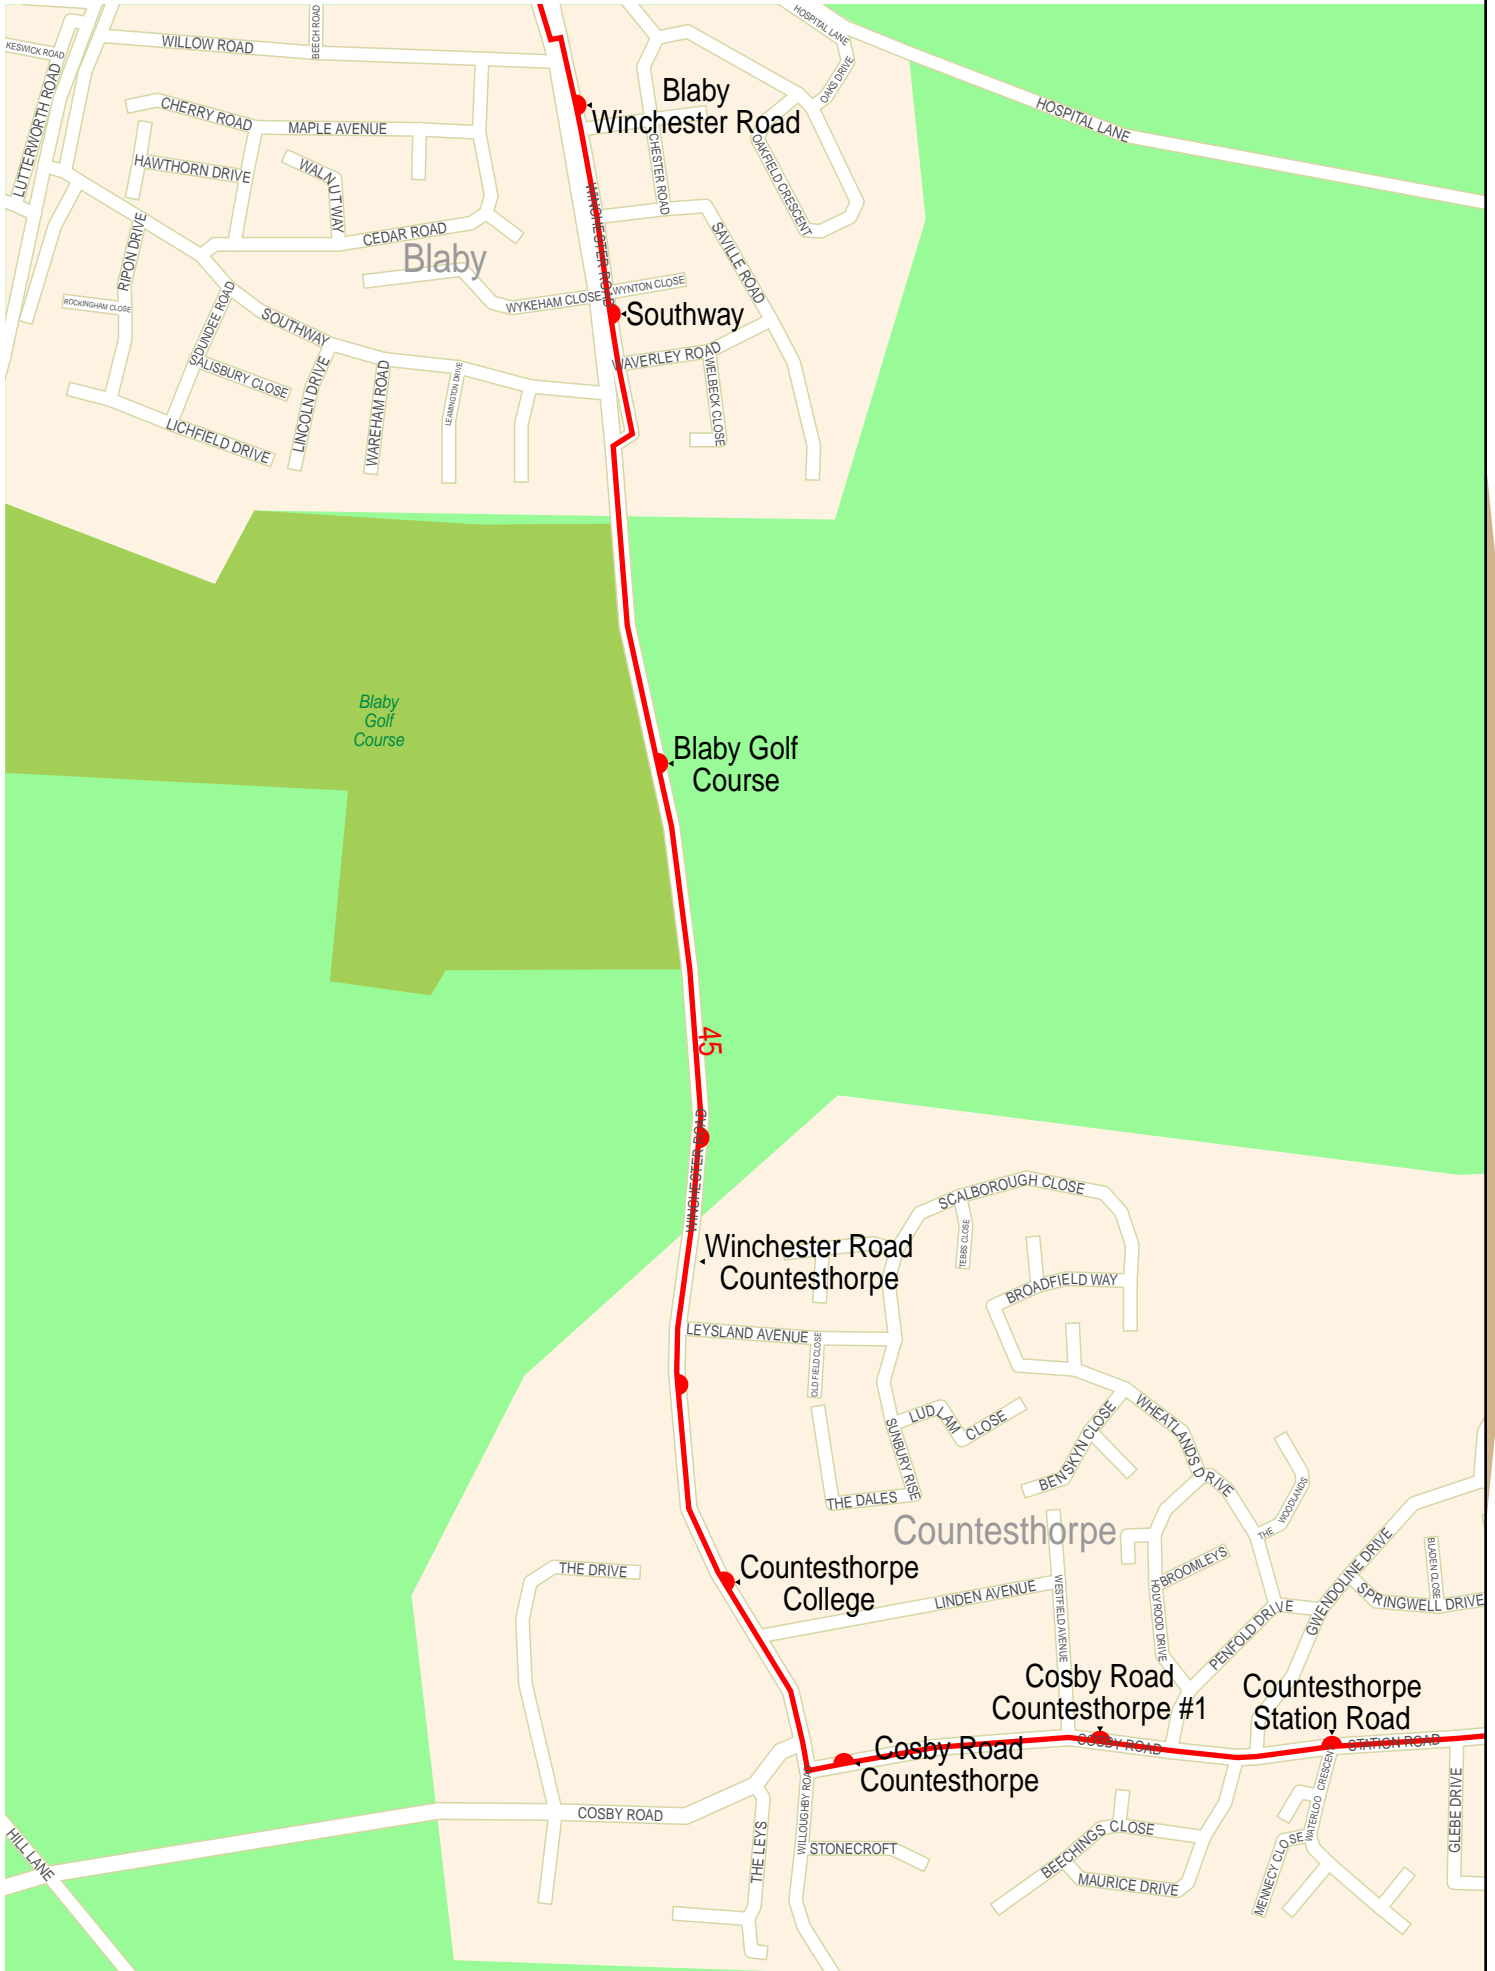

Route map for Centrebus (Leics & Lincs area) service 45 (inbound)

© 2003 NAVTEQ/PTV AG/Map&Guide